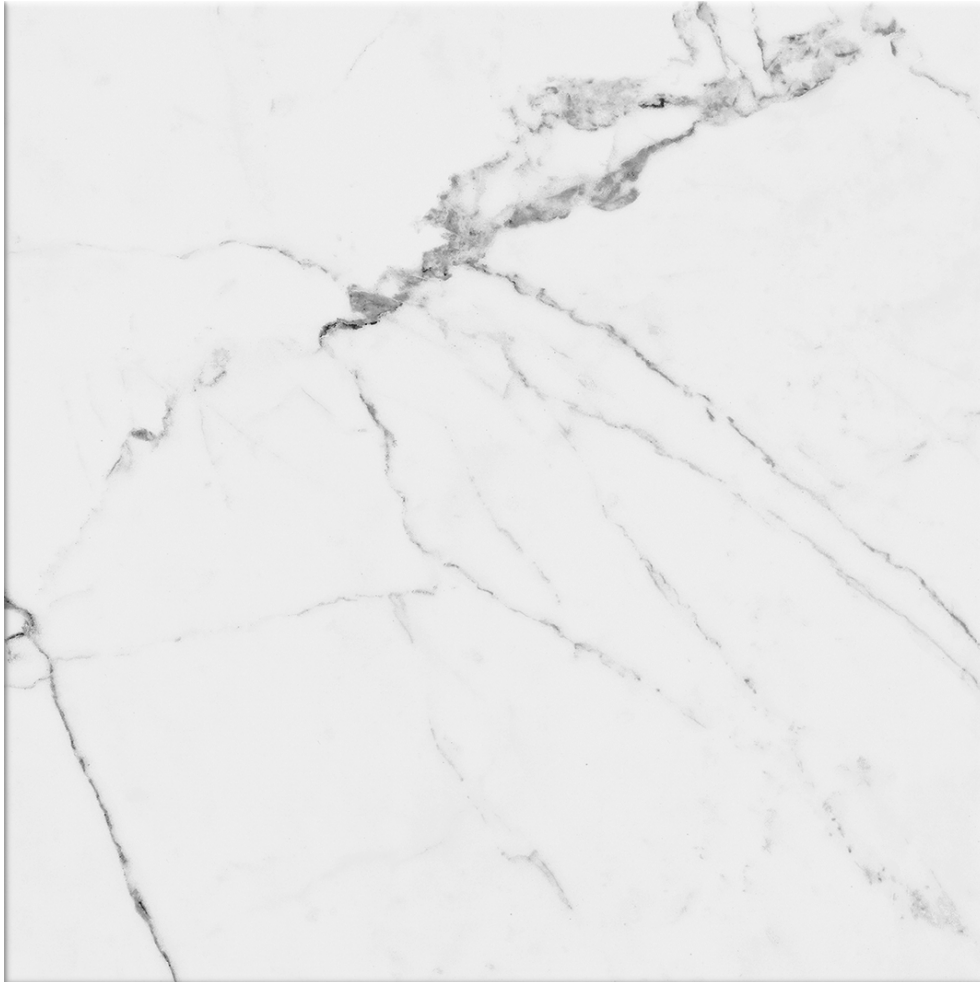

WORLD TILE

PRODUCT
OBSESSION 10X10 STATUARIO

Tile | 10"x10" | Glazed Porcelain

ROOM SCENES

TECHNICAL DATA

CODE: QUOB-ST-3
NAME: Obsession 10x10 Statuario
SIZE: 10"x10"
SERIES: Obsession
FINISH: Matt
LOOK: Marble Look
BREAKING STRENGTH (APH): ≥ 1300 N
CHEMICAL RESISTANCE (APH): GA GLA GHA
DCOF (APH): > 0.42
STATUS: Coming soon
FAMILY: Tile
FROST RESISTANCE: Yes
MOHS (APH): 6
PEI: 4
R VALUE (APH): R9
BILLING UNIT: SF
SHADE VARIATION: V1
STAIN RESISTANCE (APH): 5
STYLE: Classic
SUITABLE FOR: Backsplash|Indoor|Shower
TYPOLOGY: Glazed Porcelain
THICKNESS (APH): 9 mm
TYPE OF PIECE: Field Tile
USE: Floor and Wall
WATER ABSORPTION (APH): $\leq 0.5\%$
NOTES: 22 graphic variations