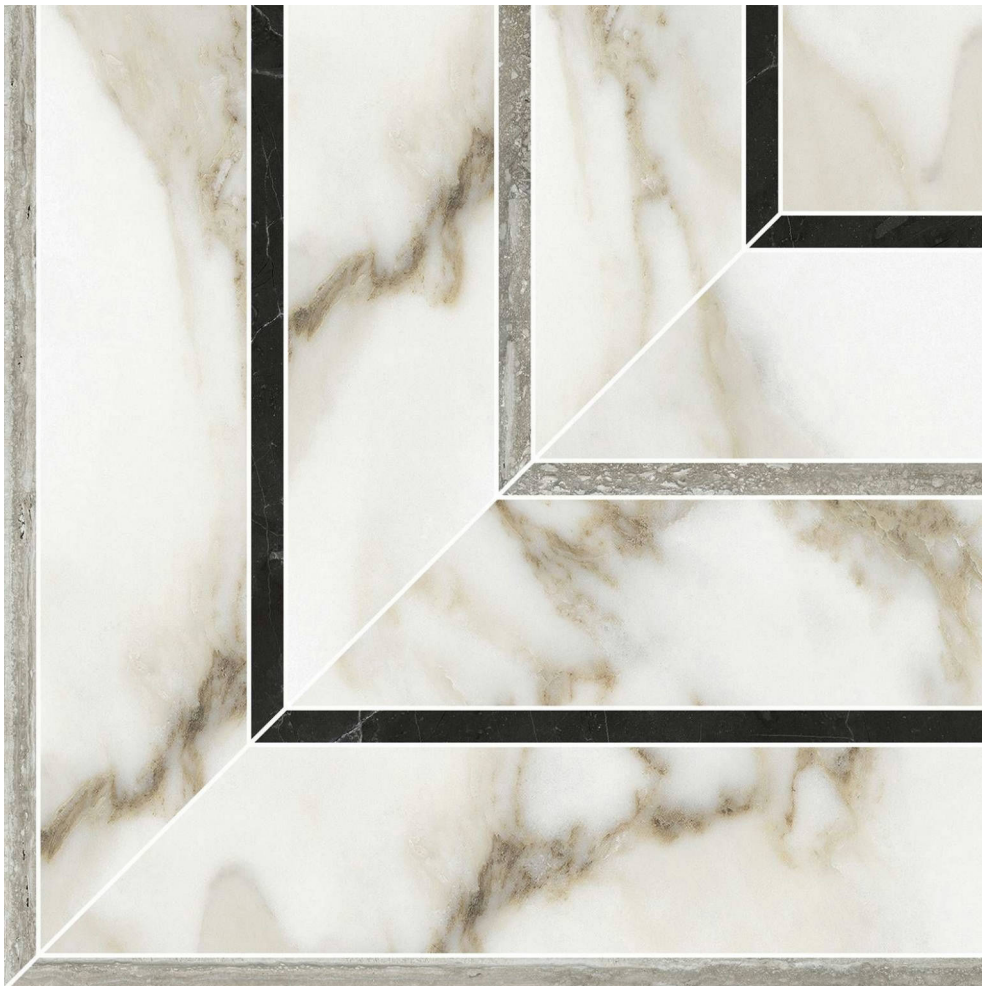

WORLD TILE

PRODUCT

AMALFI CALACATTA HONED PICCO MOSAIC

Tile | 8"x8" | Glazed Porcelain

TECHNICAL DATA

CODE: QULX-AM-M4H
NAME: Amalfi Calacatta Honed Picco Mosaic
SIZE: 8"x8"
SERIES: Luxury
FINISH: Matt
LOOK: Marble Look
EDGE: Rectified
FAMILY: Tile
BILLING UNIT: SF
STYLE: Contemporary
SUITABLE FOR: Backsplash,Indoor,Shower
TYPOLOGY: Glazed Porcelain
TYPE OF PIECE: Field Tile
USE: Floor and Wall