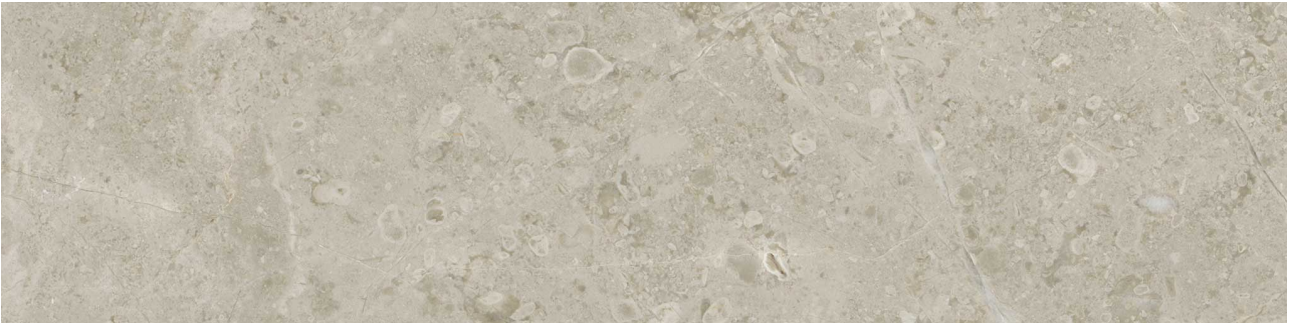

WORLD TILE

PRODUCT
RITZ GRAY 3X12

Stone | 3"x12" | Marble

TECHNICAL DATA

CODE: AS5000-03880
NAME: Ritz Gray 3x12
SIZE: 3"x12"
SERIES: Ritz Gray
FINISH: Honed
EDGE: Straight Edge
FAMILY: Stone
BILLING UNIT: SF
SUITABLE FOR: Indoor|Shower
TYPOLOGY: Marble
TYPE OF PIECE: Field Tile
USE: Floor and Wall