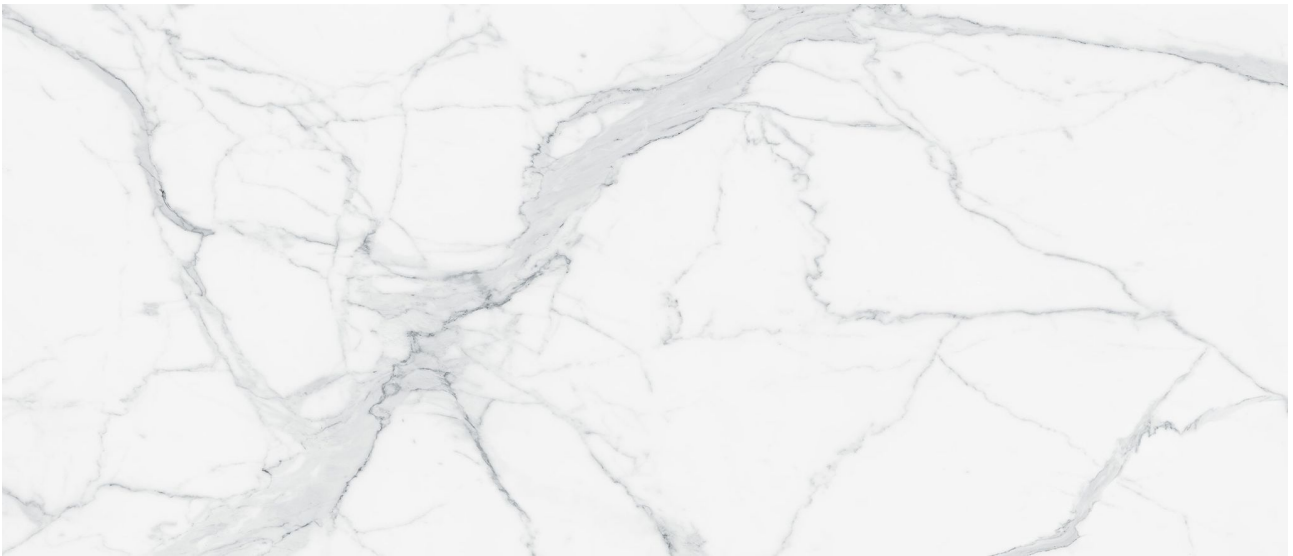

WORLD TILE

PRODUCT

ROYAL STONEWORKS 48X110 GRANDVEIN WHITE HONED

Tile | 48"x110" | Sintered Slab

TECHNICAL DATA

CODE: QUSW-GV-2H
NAME: Royal Stoneworks 48X110 Grandvein White Honed
SIZE: 48"x110"
SERIES: Royal Stoneworks
FINISH: Honed
LOOK: Stone Look
EDGE: Rectified
FAMILY: Tile
FROST RESISTANCE: Yes
SHADE VARIATION: V3
SPECIAL ORDER: Special Order
STYLE: Contemporary
SUITABLE FOR: Indoor|Shower
TYPOLOGY: Sintered Slab
TYPE OF PIECE: Field Tile
USE: Floor and Wall