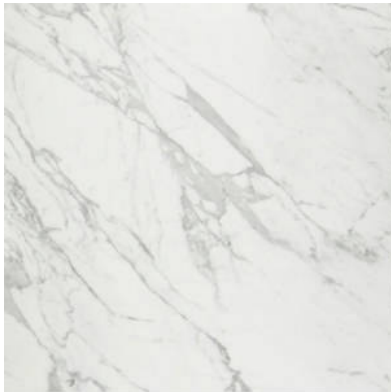

GRAPHIC VARIETY