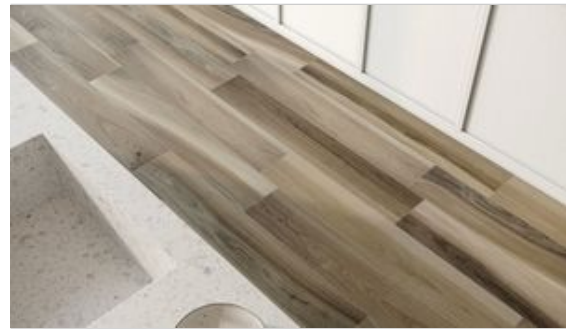

WORLD TILE

PRODUCT
AMAYA 8X48 WALNUT

Tile | 8"x48" | Pressed Glazed Porcelain

ROOM SCENES

TECHNICAL DATA

CODE: AC4500-00141

NAME: Amaya 8x48 Walnut

SIZE: 8"x48"

SERIES: Amaya

FINISH: Matte

LOOK: Wood Look

BREAKING STRENGTH (APH): $\geq 300 \geq 1300$

CHEMICAL RESISTANCE (APH): CLASS A

DCOF (APH): ≥ 0.55

FAMILY: Tile

FROST RESISTANCE: Yes

PEI: 4

SHADE VARIATION: V4

SPECIAL ORDER: Special Order

SUITABLE FOR: Indoor| Outdoor

TYPOLOGY: Pressed Glazed Porcelain

THICKNESS (APH): 9mm

TYPE OF PIECE: Field Tile

USE: Floor and Wall