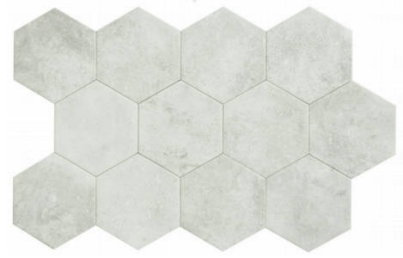

## SERIES SEVILLE

---

Concrete | | Porcelain

## PRODUCTS

**Seville 5.5X6.3" Black Hexagon**  
5.5"x6.3" | Porcelain

**Seville 5.5X6.3" Grey Hexagon**  
5.5"x6.3" | Porcelain

**Seville 5.5X6.3" White Hexagon**  
5.5"x6.3" | Porcelain