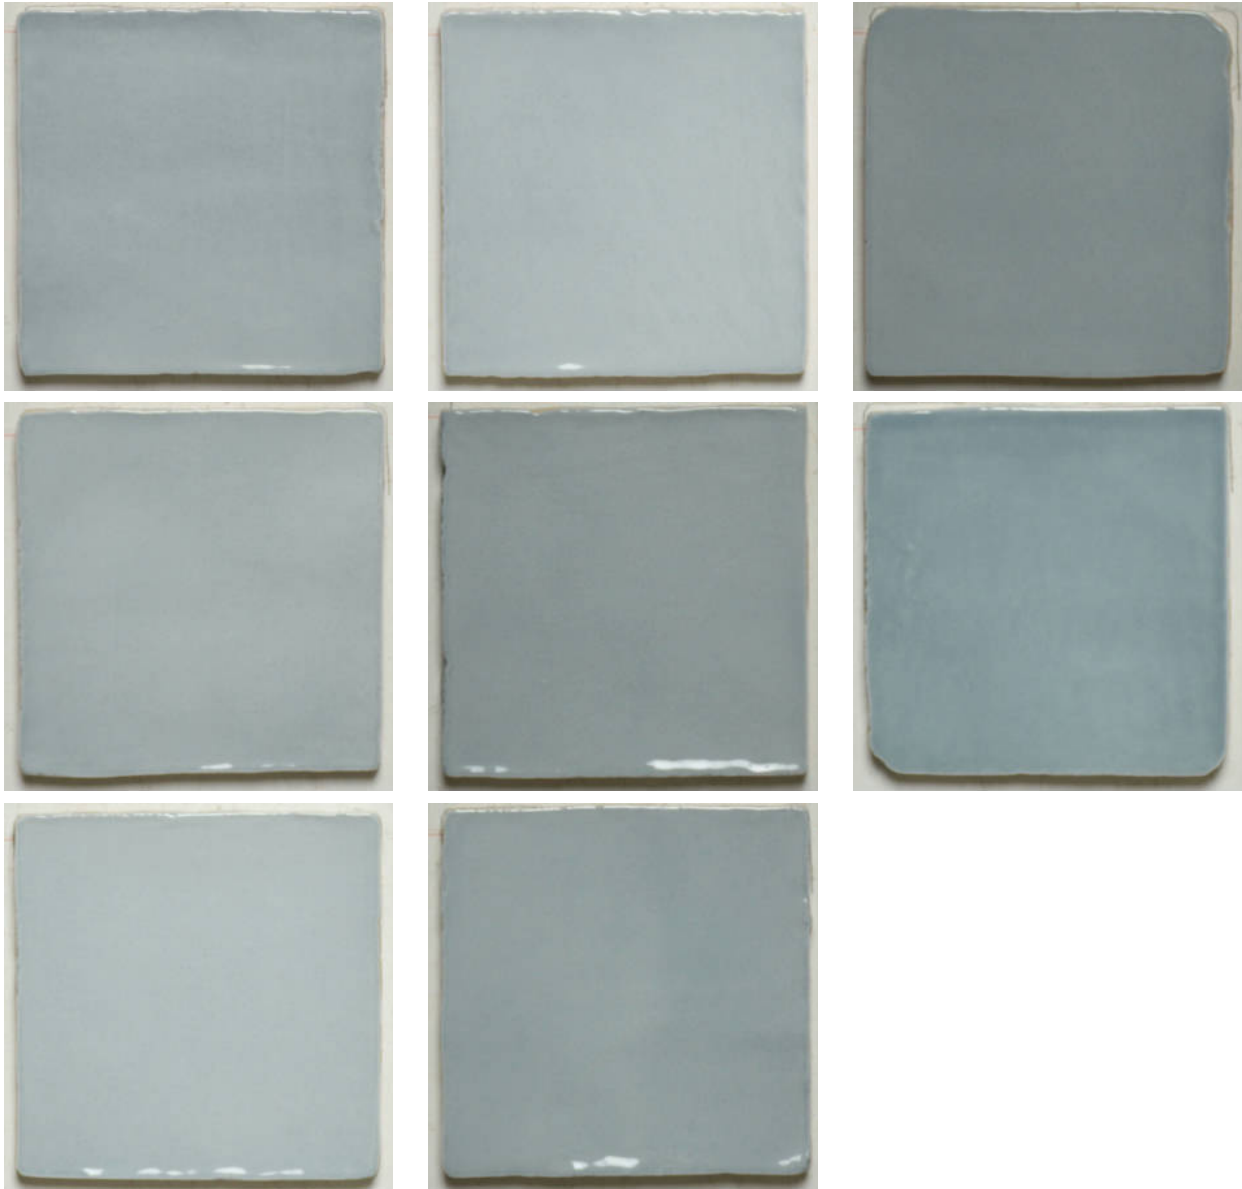

WORLD TILE

PRODUCT
AQUA MIX 4X4

Tile | 4"x4" | Ceramic

GRAPHIC VARIETY

ROOM SCENES

TECHNICAL DATA

CODE: QUCL-AM-2
NAME: Aqua Mix 4X4
SIZE: 4"x4"
SERIES: Colours
FINISH: Gloss
LOOK: Hand-crafted
FAMILY: Tile
BILLING UNIT: SF
STYLE: Traditional
SUITABLE FOR: Backsplash|Indoor
TYPOLOGY: Ceramic
TYPE OF PIECE: Field Tile
USE: Wall only