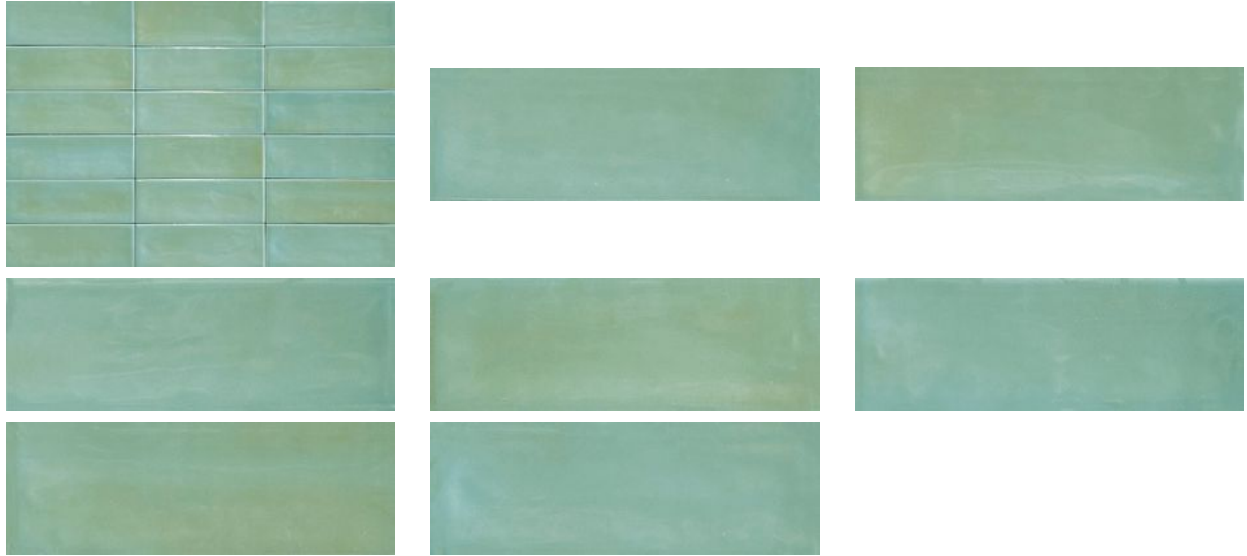

# WORLD TILE

---

**PRODUCT**  
**ARUBA MOSS GLOSS 2X6**

---

Tile | 2"x6" | Porcelain

## GRAPHIC VARIETY

## TECHNICAL DATA

CODE: QUAU-MO-1G  
NAME: Aruba Moss Gloss 2x6  
SIZE: 2"x6"  
SERIES: Aruba  
FINISH: Gloss  
LOOK: Subway Tile  
FAMILY: Tile  
FROST RESISTANCE: Yes  
PEI: 4  
BILLING UNIT: SF  
STYLE: Contemporary  
SUITABLE FOR: Indoor, Outdoor, Pool, Backsplash, Shower  
TYPOLOGY: Porcelain  
TYPE OF PIECE: Field Tile  
USE: Floor and Wall