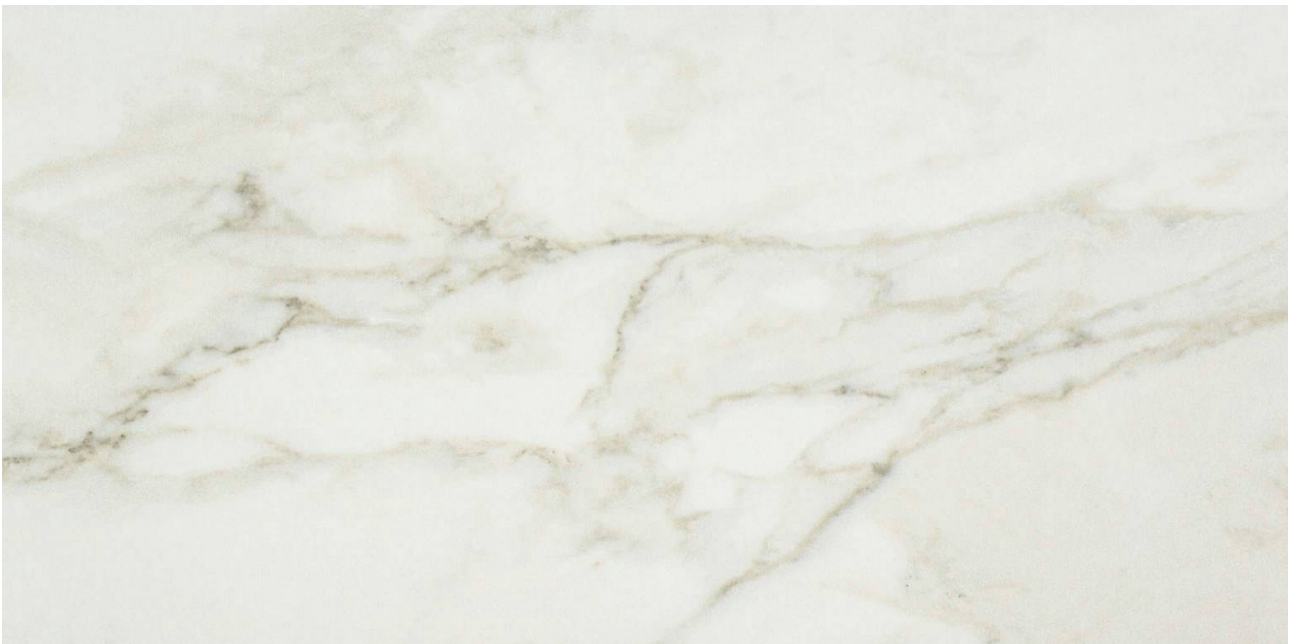

WORLD TILE

PRODUCT

AMALFI CALACATTA HONED 12X24

Tile | 12"x24" | Glazed Porcelain

GRAPHIC VARIETY

TECHNICAL DATA

CODE: QULX-AM-2HN
NAME: Amalfi Calacatta Honed 12X24
SIZE: 12"x24"
SERIES: Luxury
FINISH: Matt
LOOK: Marble Look
EDGE: Rectified
FAMILY: Tile
FROST RESISTANCE: Yes
PEI: 4
BILLING UNIT: SF
STYLE: Contemporary
SUITABLE FOR: Indoor|Shower
TYPOLOGY: Glazed Porcelain
TYPE OF PIECE: Field Tile
USE: Floor and Wall