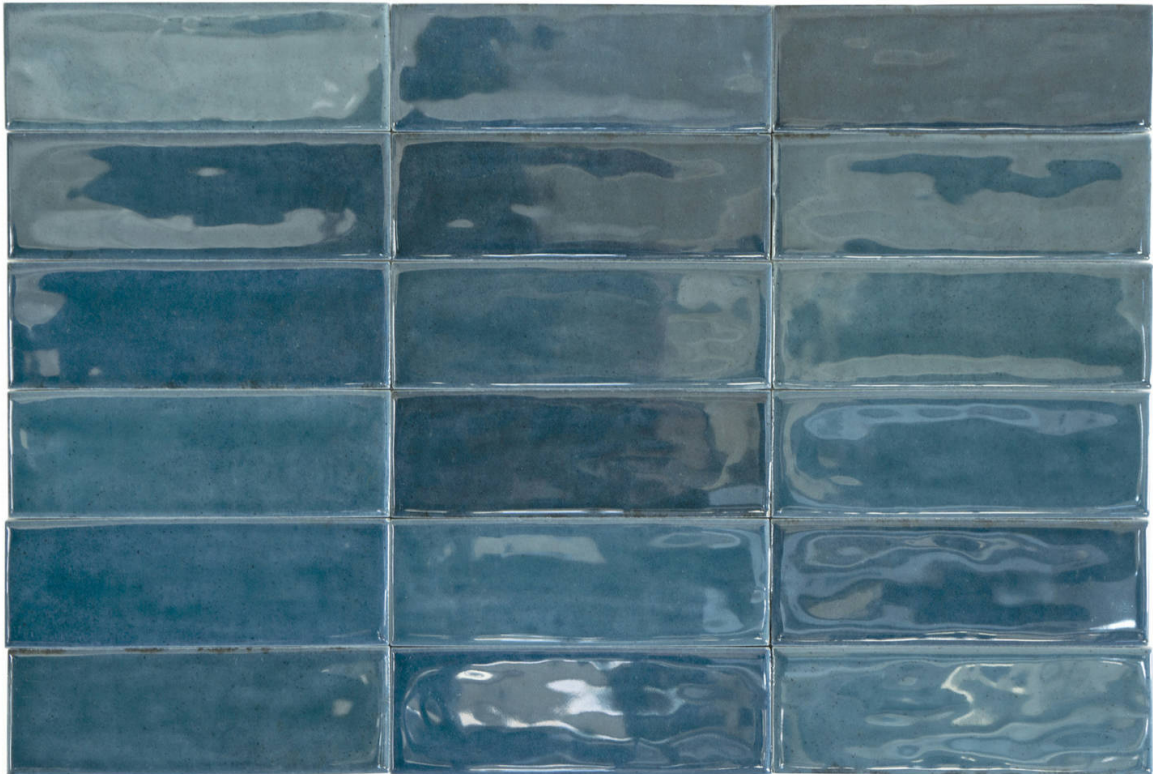

WORLD TILE

PRODUCT
BARCELONA 2X6" BLUE

Tile | 2"x6" | Porcelain

GRAPHIC VARIETY

ROOM SCENES

TECHNICAL DATA

CODE: QUBC-BL-1
NAME: Barcelona 2x6" Blue
SIZE: 2"x6"
SERIES: Barcelona
FINISH: Gloss
LOOK: Hand-crafted
FAMILY: Tile
FROST RESISTANCE: Yes
PEI: 3
BILLING UNIT: SF
SHADE VARIATION: V3
STYLE: Traditional
SUITABLE FOR: Backsplash|Indoor|Outdoor|Pool|Shower
TYPOLOGY: Porcelain
TYPE OF PIECE: Field Tile
USE: Floor and Wall