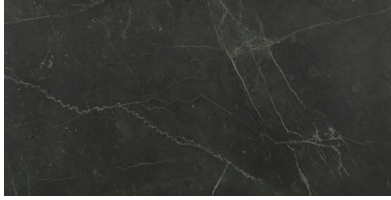

WORLD TILE

PRODUCT
TIVOLI NERO HONED 24X48

Tile | 24"x48" | Glazed Porcelain

GRAPHIC VARIETY

ROOM SCENES

TECHNICAL DATA

CODE: QULX-TI-4HN
NAME: Tivoli Nero Honed 24X48
SIZE: 24"x48"
SERIES: Luxury
FINISH: Matt
LOOK: Marble Look
EDGE: Rectified
FAMILY: Tile
FROST RESISTANCE: Yes
PEI: 4
BILLING UNIT: SF
STYLE: Contemporary
SUITABLE FOR: Indoor|Shower
TYPOLOGY: Glazed Porcelain
TYPE OF PIECE: Field Tile
USE: Floor and Wall