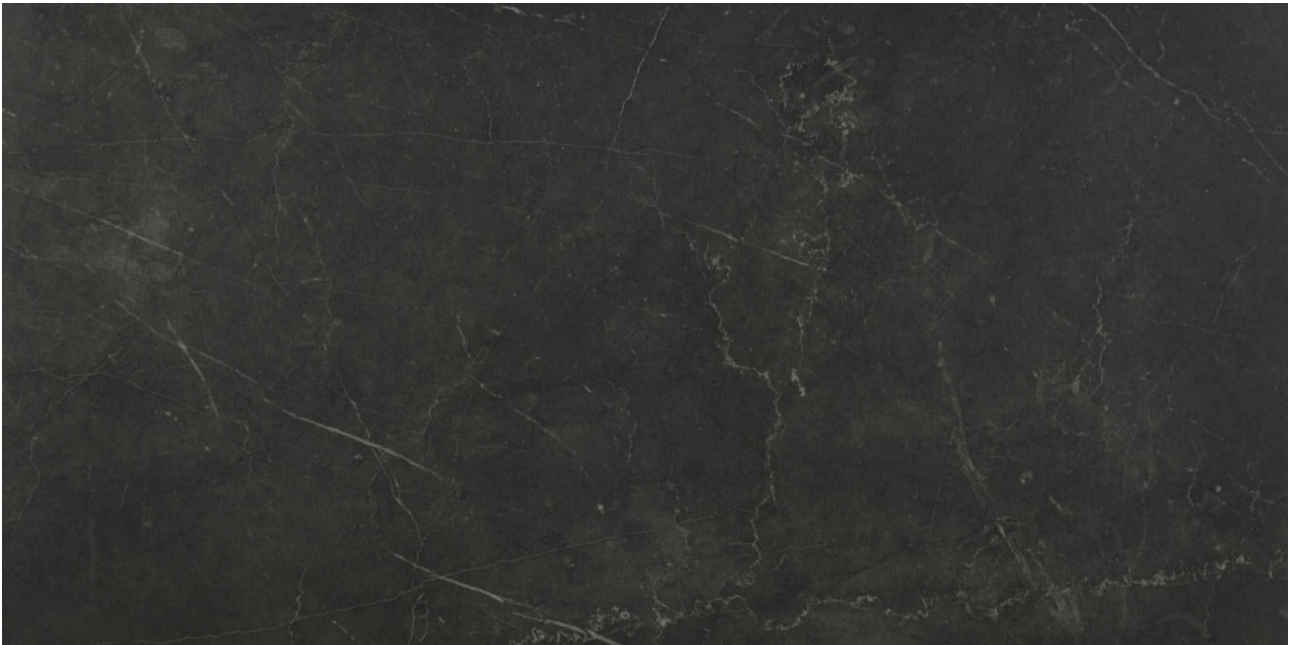

WORLD TILE

PRODUCT
TIVOLI NERO HONED 24X48

Tile | 24"x48" | Glazed Porcelain

GRAPHIC VARIETY

ROOM SCENES

TECHNICAL DATA

CODE: QULX-TI-4HN
NAME: Tivoli Nero Honed 24X48
SIZE: 24"x48"
SERIES: Luxury
FINISH: Matt
LOOK: Marble Look
EDGE: Rectified
FAMILY: Tile
FROST RESISTANCE: Yes
PEI: 4
BILLING UNIT: SF
STYLE: Contemporary
SUITABLE FOR: Indoor|Shower
TYPOLOGY: Glazed Porcelain
TYPE OF PIECE: Field Tile
USE: Floor and Wall