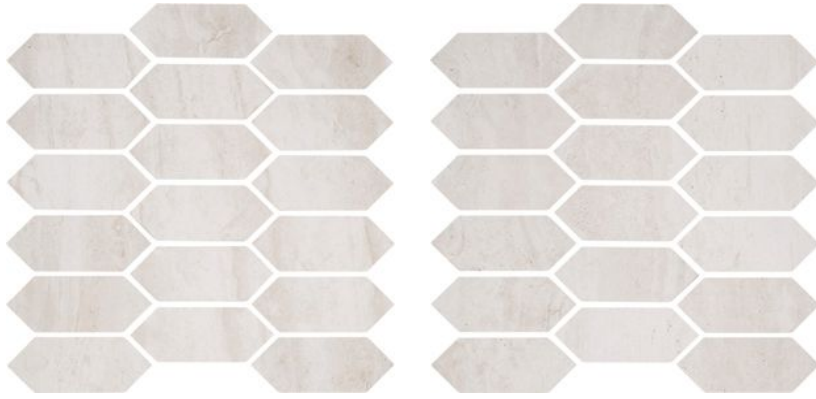

WORLD TILE

PRODUCT
SOUL IVORY PICKET MOSAIC

Tile | 12"x12" | Porcelain

GRAPHIC VARIETY

ROOM SCENES

TECHNICAL DATA

CODE: QUTL-SO-M2
NAME: Soul Ivory Picket Mosaic
SIZE: 12"x12"
SERIES: Timeless
FINISH: Matt
LOOK: Marble Look
FAMILY: Tile
FROST RESISTANCE: Yes
MOSAIC CHIP SIZE: Mesh-Mounted
BILLING UNIT: SH
STYLE: Contemporary
SUITABLE FOR: Indoor
TYPOLOGY: Porcelain
TYPE OF PIECE: Mosaic
USE: Floor and Wall

PACKING

Size	Product type	BOX			PALLET		
		pcs	sqft	lb	boxes	sqft	lb
12"x12"	Mosaic	7					

WARNING The information contained in this packing list is for guidance only, the contents of the packing may vary. Please consult our sales representatives for an exact list.