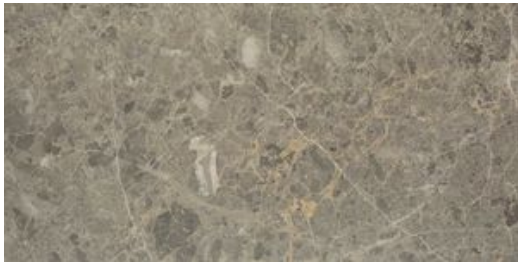

WORLD TILE

SERIES VELUTTO ASH

|| Marble

Subtle ash grey and velvet brown hues merge to create sumptuous, cozy atmospheres. Velvety brown hues intermingle with ash grey tones to form surfaces that exude a lavish elegance. Evoking a sense of calm this stone emanates a warm, welcoming aura. Balancing a natural organic look with a soft and luxurious feel, Velutto Ash® adds a touch of subtle sophistication to any space.

PRODUCTS

Velutto Ash 12x24
12"x24" | Marble

Velutto Ash 2 Hexagon Mosaic
12"x12" | Marble

Velutto Ash 2x6 Picket Mosaic
10.5"x12" | Marble

Velutto Ash 3x12
3"x12" | Marble

Velutto Ash .5x12 Deco-Bar
0.5"x12" | Marble