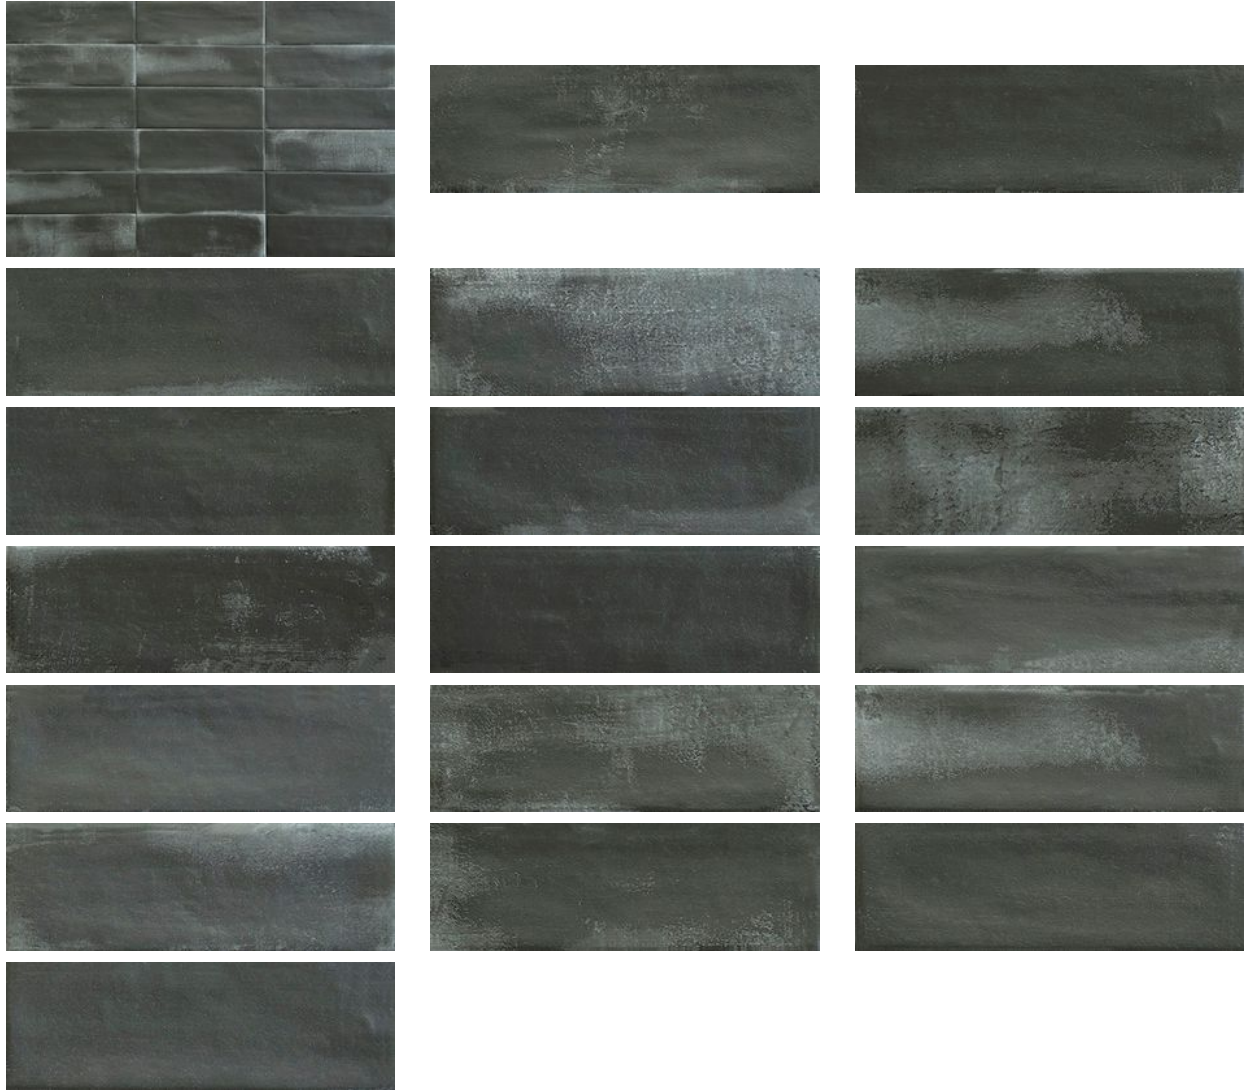

WORLD TILE

PRODUCT
ARUBA COAL MATT 2X6

Tile | 2"x6" | Porcelain

GRAPHIC VARIETY

ROOM SCENES

TECHNICAL DATA

CODE: QUAU-CO-1M
NAME: Aruba Coal Matt 2x6
SIZE: 2"x6"
SERIES: Aruba
FINISH: Gloss
LOOK: Subway Tile
FAMILY: Tile
FROST RESISTANCE: Yes
PEI: 4
BILLING UNIT: SF
STYLE: Contemporary
SUITABLE FOR: Indoor| Outdoor| Pool| Backsplash| Shower
TYPOLOGY: Porcelain
TYPE OF PIECE: Field Tile
USE: Floor and Wall