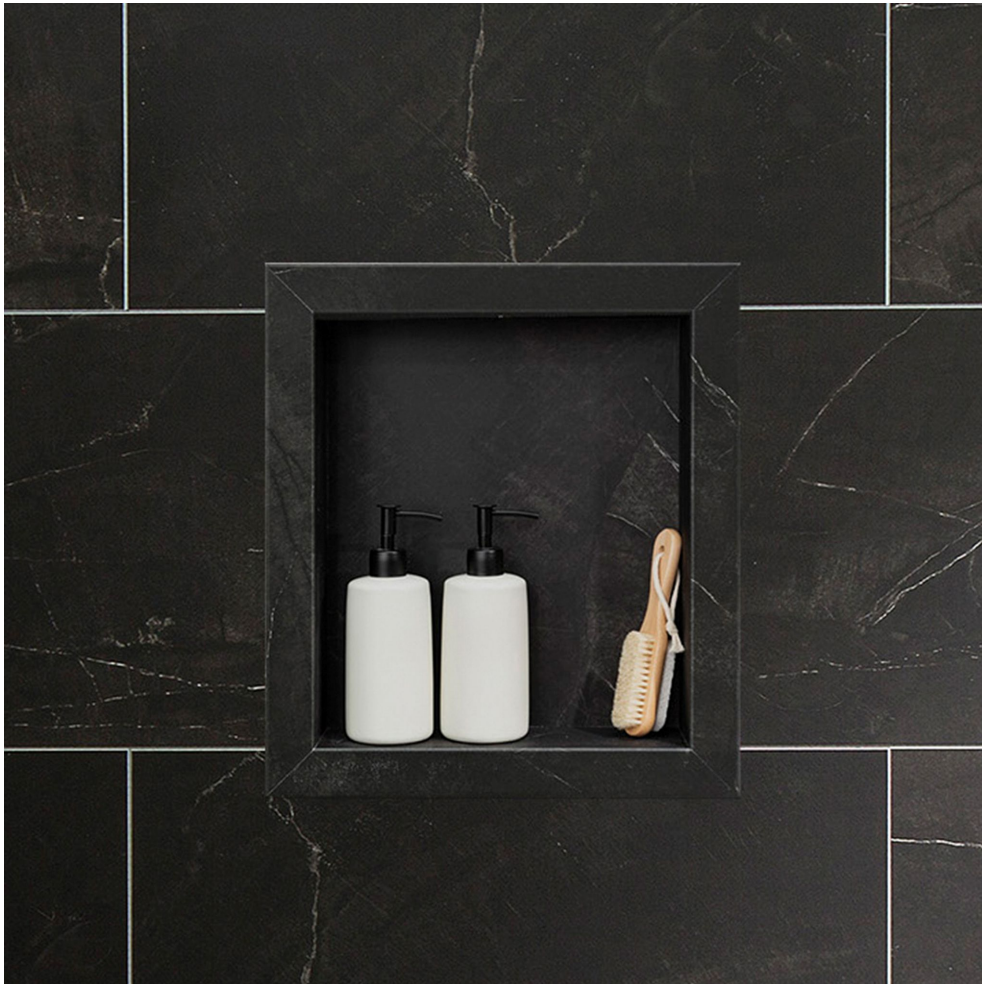

WORLD TILE

PRODUCT

BLACK ICE SHOWER NICHE 14.5 X12 INSIDE

Waterproof Wall and Floor Covering | 14.5"x12"x2" | SPC

TECHNICAL DATA

CODE: LC53617
NAME: Black Ice Shower Niche 14.5 x12 Inside
SIZE: 14.5"x12"x2"
SERIES: Black Ice
FINISH: Matt
LOOK: Stone Look
CLICK SYSTEM: Lico Fast Click
COMMERCIAL WARRANTY: 10 Year
EDGE: Beveled Edge
FAMILY: Waterproof Wall and Floor Covering
BILLING UNIT: EA
STYLE: Contemporary
SUITABLE FOR: Shower|Indoor
TYPOLOGY: SPC
TYPE OF PIECE: Accessories
TYPOLOGY: Signature Shower Tile
TOTAL THICKNESS: 5.0 mm
USE: Wall only
WEAR LAYER: UV Cured Lacquer