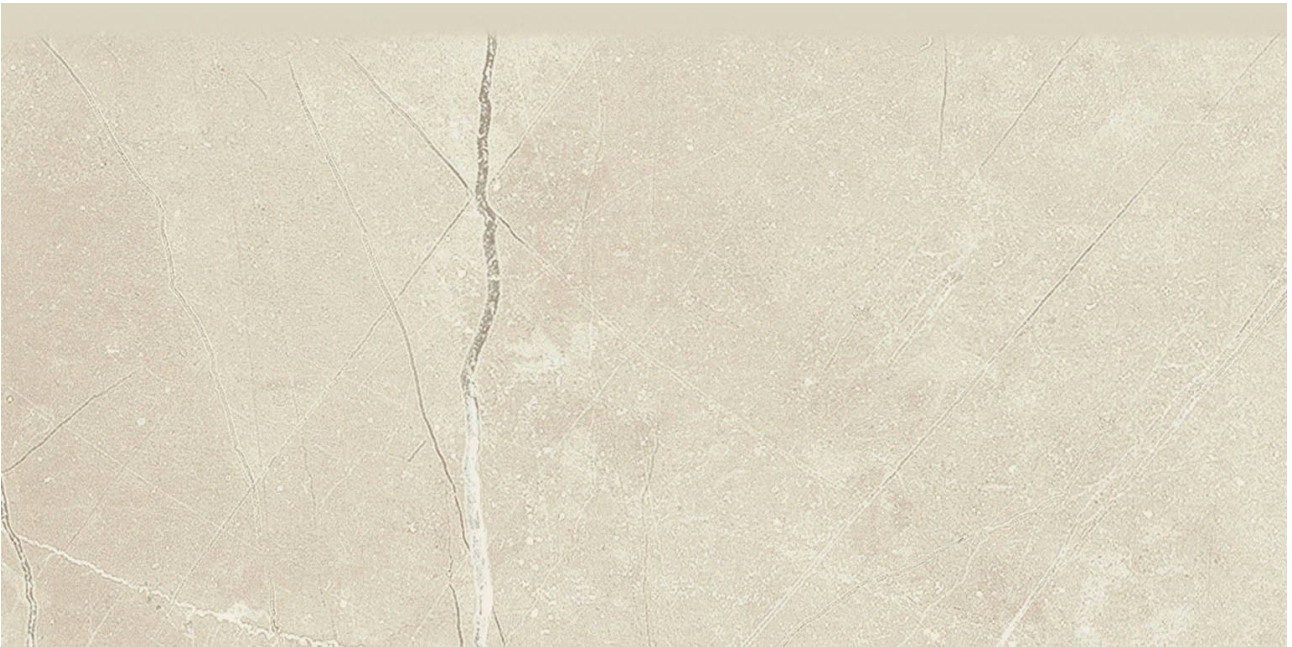

# WORLD TILE

---

**PRODUCT**  
**3X6 PULPIS IVORY BULLNOSE**

---

Tile | 3"x6" | Porcelain

## TECHNICAL DATA

CODE: AC57-509  
NAME: 3X6 Pulpis Ivory Bullnose  
SIZE: 3"x6"  
SERIES: Classic  
FINISH: Gloss  
LOOK: Marble Look  
FAMILY: Tile  
BILLING UNIT: PC  
STYLE: Contemporary  
TYPOLOGY: Porcelain  
TYPE OF PIECE: Bullnose  
USE: Floor and Wall