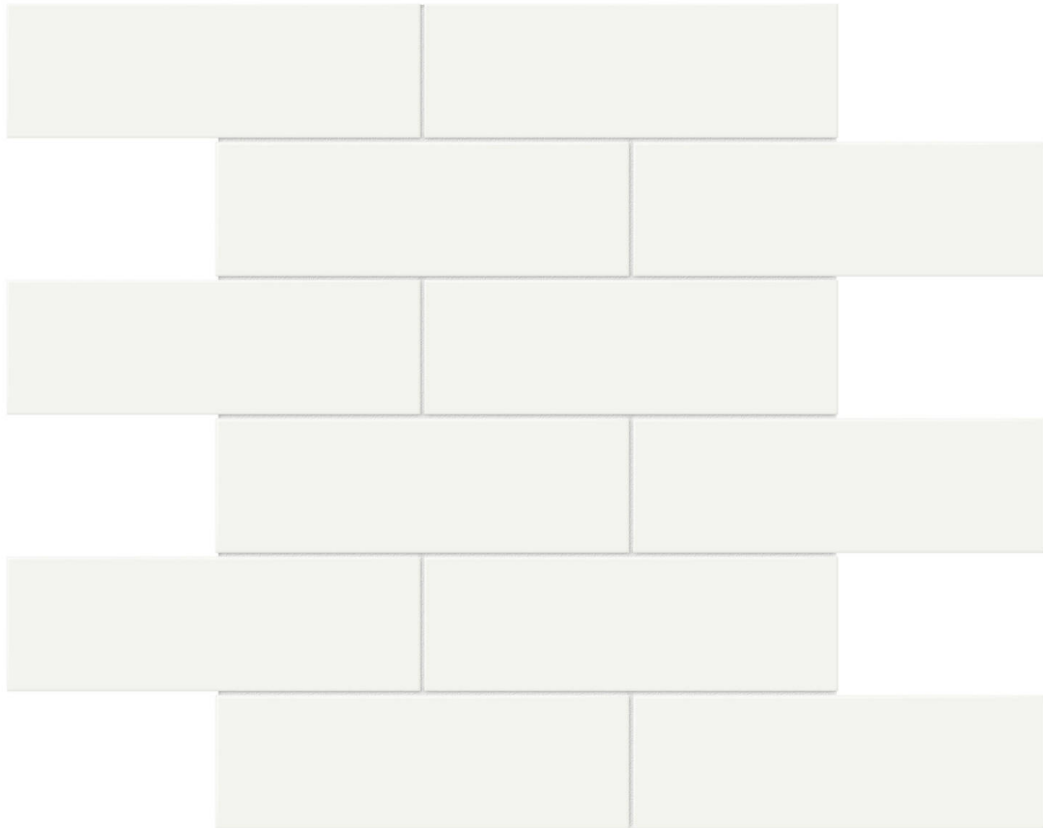

WORLD TILE

PRODUCT

2X6 WHITE MATTE BRICK MOSAIC

Tile | 11.65"x11.73" | Porcelain

TECHNICAL DATA

CODE: QUTR-WH-M12M
NAME: 2x6 White Matte Brick Mosaic
SIZE: 11.65"x11.73"
SERIES: Traditions
FINISH: Matt
LOOK: Mono-Color
FAMILY: Tile
FROST RESISTANCE: Yes
MOSAIC CHIP SIZE: 2"x6"
BILLING UNIT: SF
STYLE: Classic
SUITABLE FOR: Backsplash,Indoor
TYPOLOGY: Porcelain
TYPE OF PIECE: Mosaic
USE: Floor and Wall
NOTES: Number Of Rows Per Sheet = 6