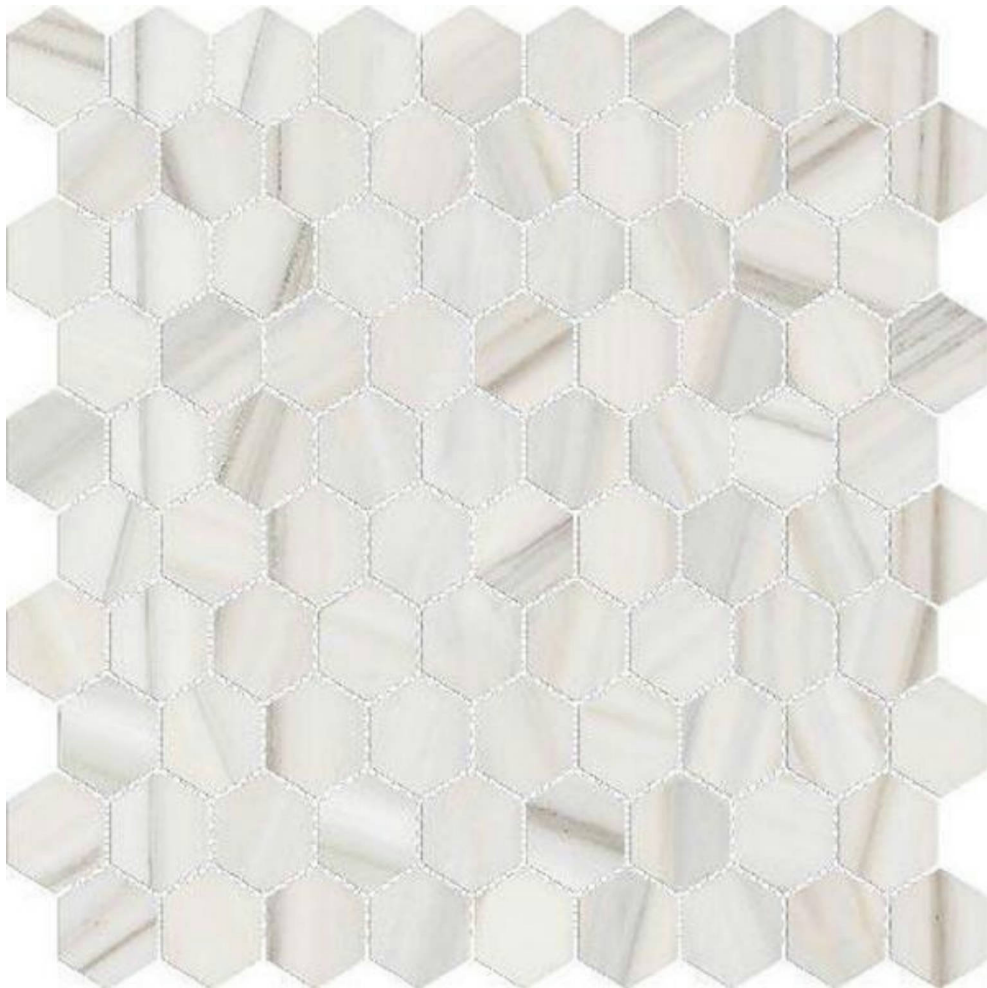

WORLD TILE

PRODUCT

POLISHED 1" ENCHANTMENT HEX MOSAIC

Tile | 12"x12" | Porcelain

TECHNICAL DATA

CODE: QUAD-EN-M2PN
NAME: Polished 1" Enchantment Hex Mosaic
SIZE: 12"x12"
SERIES: Ardor
FINISH: Polished
LOOK: Marble Look
EDGE: Rectified
FAMILY: Tile
FROST RESISTANCE: Yes
MOSAIC CHIP SIZE: 1"
BILLING UNIT: SF
STYLE: Classic
SUITABLE FOR: Backsplash|Indoor
TYPOLOGY: Porcelain
TYPE OF PIECE: Mosaic
USE: Floor and Wall