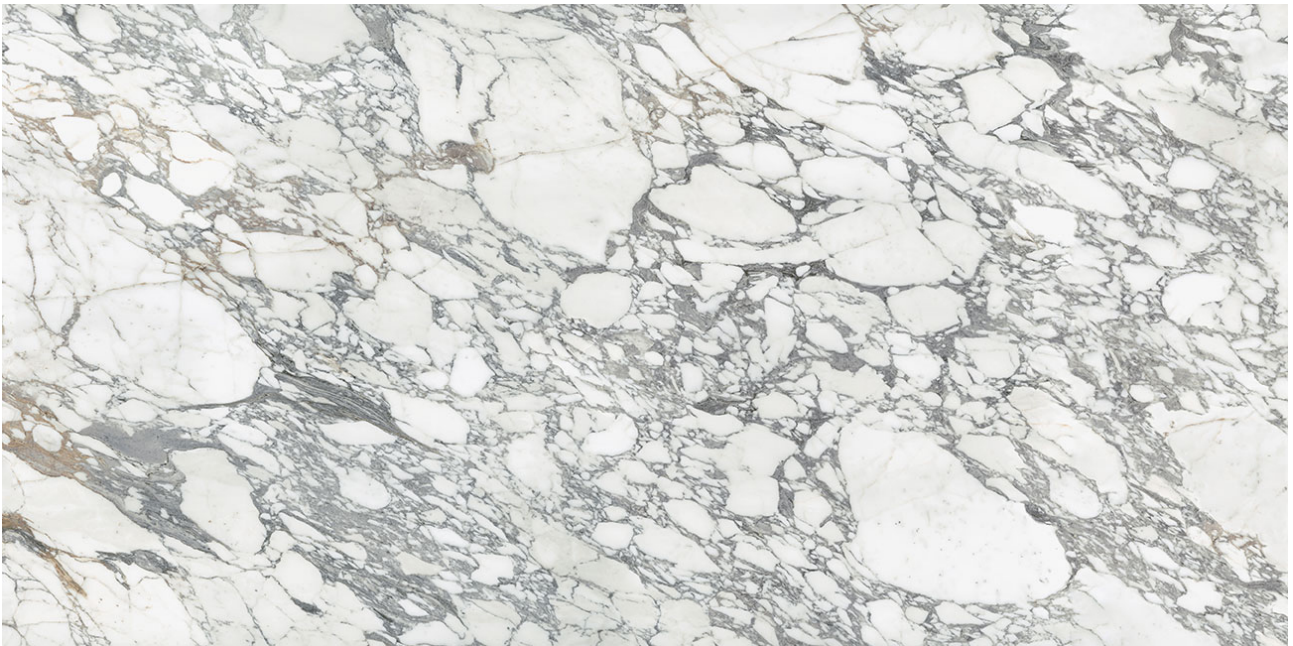

# WORLD TILE

---

### ROYAL STONEWORKS 63X126 ITALIAN ARABESCATO HONED

---

Tile | 63"x126" | Sintered Slab

## TECHNICAL DATA

CODE: QUSW-IA-1H  
NAME: Royal Stoneworks 63X126 Italian Arabescato Honed  
SIZE: 63"x126"  
SERIES: Royal Stoneworks  
FINISH: Honed  
LOOK: Stone Look  
EDGE: Rectified  
FAMILY: Tile  
FROST RESISTANCE: Yes  
SHADE VARIATION: V3  
SPECIAL ORDER: Special Order  
STYLE: Contemporary  
SUITABLE FOR: Indoor|Shower  
TYPOLOGY: Sintered Slab  
TYPE OF PIECE: Field Tile  
USE: Floor and Wall