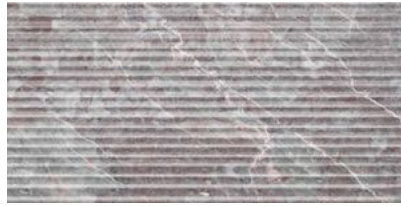

PRODUCTS

Sereno Burgundy 12x24 Curva
12"x24" | Marble

Sereno Burgundy 24 Picket
12"x20" | Marble