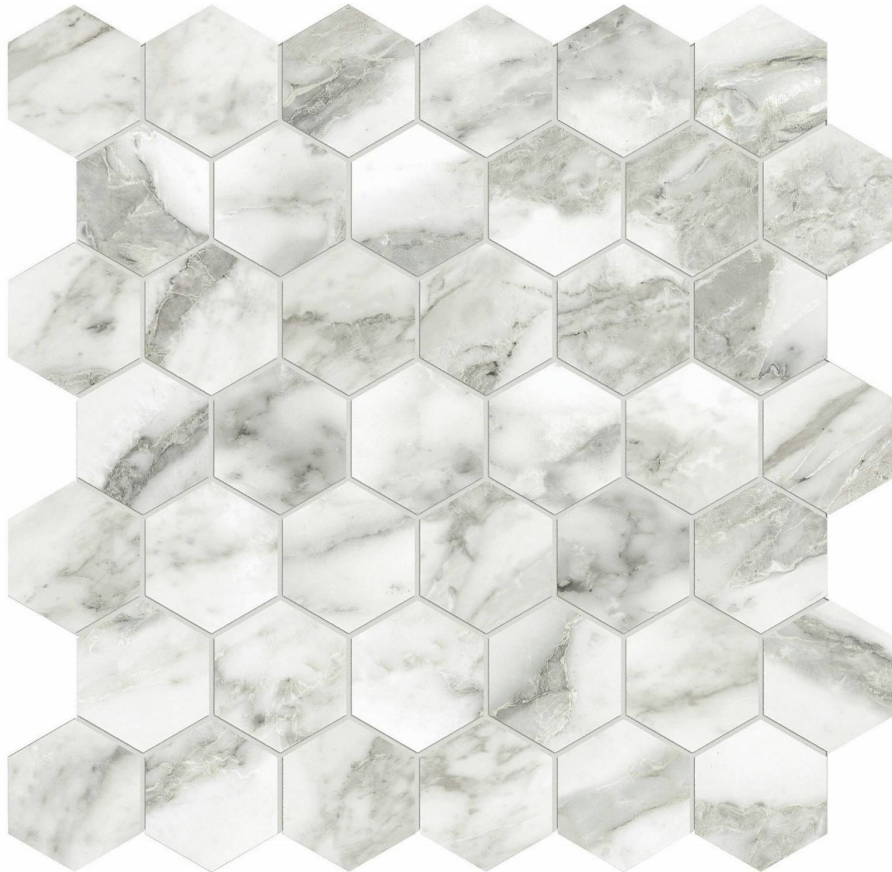

WORLD TILE

PRODUCT

ARABESCATO VERONA POLISHED 2

Tile | 12"x13" | Glazed Porcelain

GRAPHIC VARIETY

TECHNICAL DATA

CODE: QULX-AR-M2PN

NAME: Arabescato Verona Polished 2

SIZE: 12"x13"

SERIES: Luxury

FINISH: Polished

LOOK: Marble Look

EDGE: Rectified

FAMILY: Tile

BILLING UNIT: SF

STYLE: Contemporary

SUITABLE FOR: Backsplash|Indoor|Shower

TYPOLOGY: Glazed Porcelain

TYPE OF PIECE: Mosaic

USE: Floor and Wall

PACKING

| Size | Product type | BOX | | | PALLET | | |
|---------|--------------|-----|------|----|--------|------|----|
| | | pcs | sqft | lb | boxes | sqft | lb |
| 12"x13" | Mosaic | 10 | 9.69 | | 45 | | |