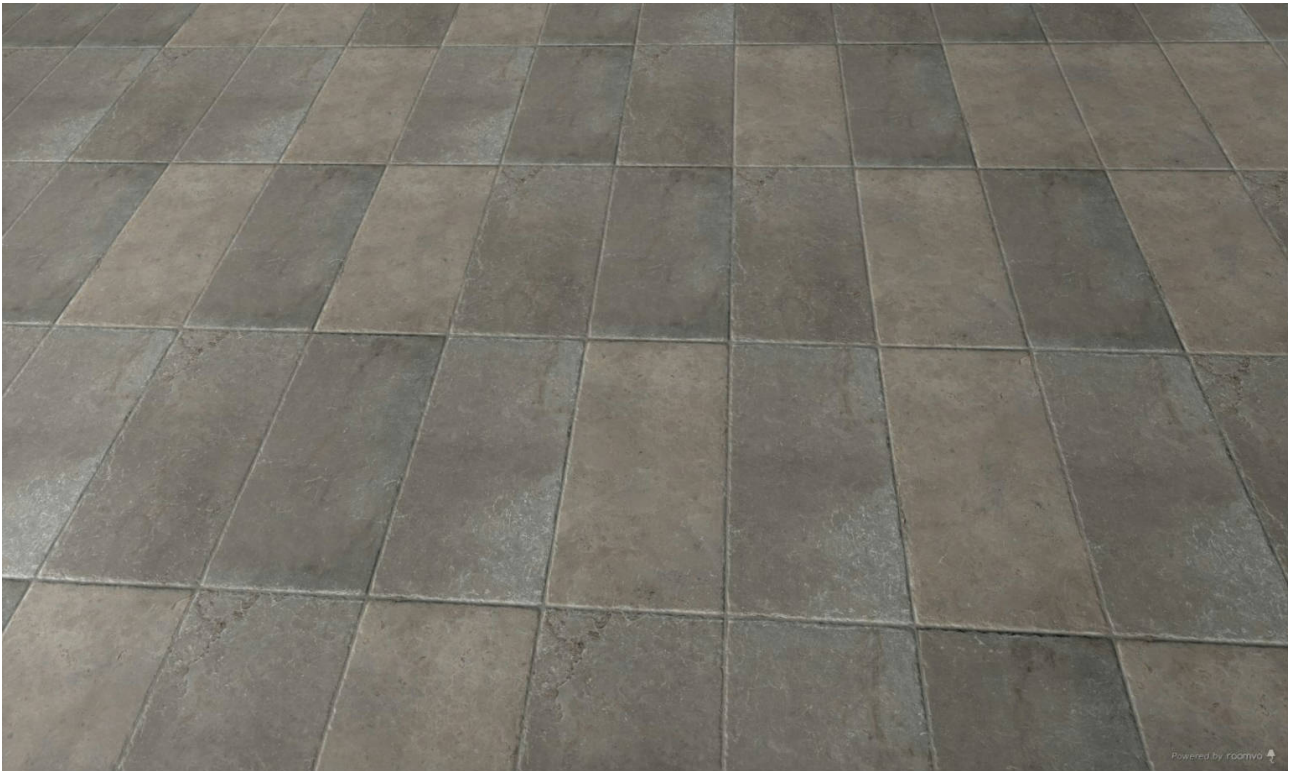

WORLD TILE

PRODUCT
MENFI GREY 12X24"

Tile | 12"x24" | Porcelain

GRAPHIC VARIETY

DETAILS

ROOM SCENES

TECHNICAL DATA

CODE: QUEL-ME-1
NAME: Menfi Grey 12X24"
SIZE: 12"x24"
SERIES: Elevation
FINISH: Natural
LOOK: Stone Look
EDGE: Rectified
FAMILY: Tile
FROST RESISTANCE: Yes
PEI: 4
BILLING UNIT: SF
STYLE: Traditional
SUITABLE FOR: |Indoor|Shower
TYPOLOGY: Porcelain
THICKNESS (APH): 10 mm
TYPE OF PIECE: Field Tile
USE: Floor and Wall