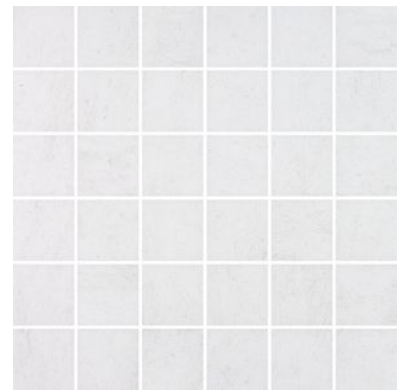

## PRODUCTS

**Cinq 13x13 Black**  
13"x13" | Pressed Glazed Porcelain

**Cinq 13x13 Grey**  
13"x13" | Pressed Glazed Porcelain

**Cinq 13x13 White**  
13"x13" | Pressed Glazed Porcelain

**Cinq 2x2 Black**  
12"x12" | Glazed Porcelain

**Cinq 2x2 Grey**  
12"x12" | Glazed Porcelain

**Cinq 2x2 White**  
12"x12" | Glazed Porcelain

**Cinq 8x10 Black**  
8"x10" | Pressed Glazed Porcelain

**Cinq 8x10 Grey**  
8"x10" | Pressed Glazed Porcelain