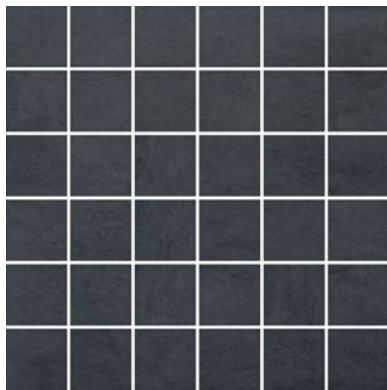

## SERIES CINQ

---

Concrete | Glazed Porcelain | Pressed Glazed Porcelain

Contemporary tiles in a palette of earthy colors.

## PRODUCTS

**Cinq 13x13 Black**  
13"x13" | Pressed Glazed Porcelain

**Cinq 13x13 Grey**  
13"x13" | Pressed Glazed Porcelain

**Cinq 13x13 White**  
13"x13" | Pressed Glazed Porcelain

**Cinq 2x2 Black**  
12"x12" | Glazed Porcelain

**Cinq 2x2 Grey**  
12"x12" | Glazed Porcelain

**Cinq 2x2 White**  
12"x12" | Glazed Porcelain

**Cinq 8x10 Black**  
8"x10" | Pressed Glazed Porcelain

**Cinq 8x10 Grey**  
8"x10" | Pressed Glazed Porcelain

**Cinq 8x10 White**  
8"x10" | Pressed Glazed Porcelain

**Cinq 3x8 Black Bullnose**  
3"x8" | Glazed Porcelain

**Cinq 3x8 Grey Bullnose**  
3"x8" | Glazed Porcelain

**Cinq 3x8 White Bullnose**  
3"x8" | Glazed Porcelain