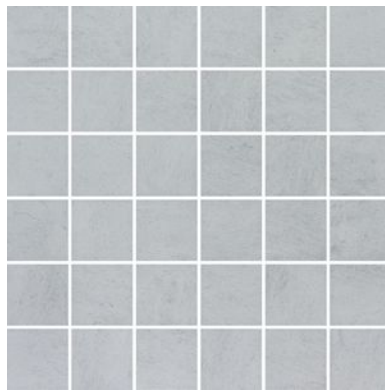

## SERIES CINQ

---

Concrete | Glazed Porcelain | Pressed Glazed Porcelain

Contemporary tiles in a palette of earthy colors.

## PRODUCTS

**Cinq 13x13 Black**  
13"x13" | Pressed Glazed Porcelain

**Cinq 13x13 Grey**  
13"x13" | Pressed Glazed Porcelain

**Cinq 13x13 White**  
13"x13" | Pressed Glazed Porcelain

**Cinq 2x2 Black**  
12"x12" | Glazed Porcelain

**Cinq 2x2 Grey**  
12"x12" | Glazed Porcelain

**Cinq 2x2 White**  
12"x12" | Glazed Porcelain

**Cinq 8x10 Black**  
8"x10" | Pressed Glazed Porcelain

**Cinq 8x10 Grey**  
8"x10" | Pressed Glazed Porcelain