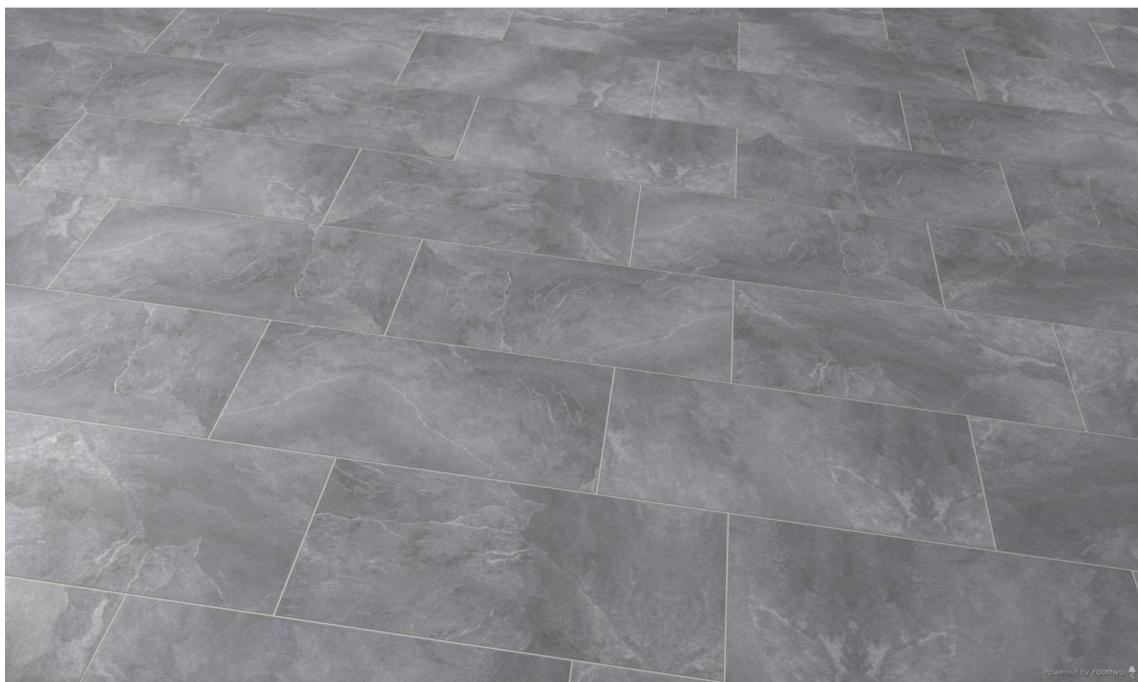

Ravello Light Grey 3X12 SB
3"x12" | Porcelain

Ravello Sand 3X12 SB
3"x12" | Porcelain

Ravello White 3X12 SB
3"x12" | Porcelain

ROOM SCENES

Size	Product type	BOX			PALLET		
		pcs	sqft	lb	boxes	sqft	lb
12"x24"	Field Tile	8	15.28		40		
12"x12"	Mosaic	5					
3"x12"							