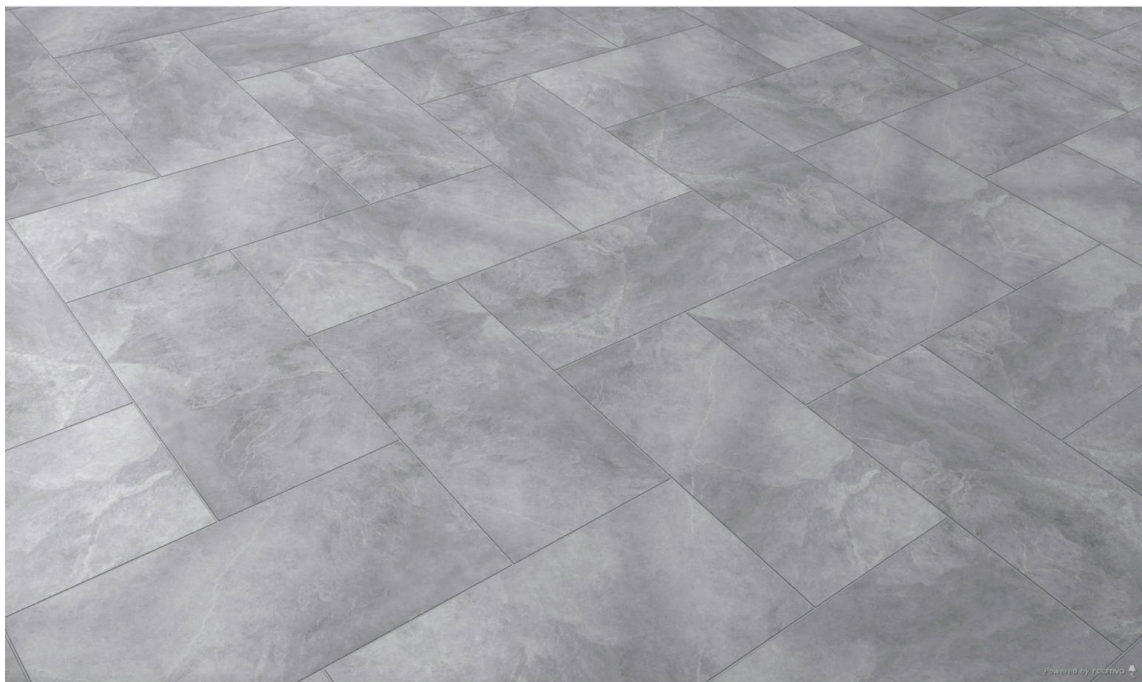

Ravello Light Grey 3X12 SB
3"x12" | Porcelain

Ravello Sand 3X12 SB
3"x12" | Porcelain

Ravello White 3X12 SB
3"x12" | Porcelain

ROOM SCENES

Size	Product type	BOX			PALLET		
		pcs	sqft	lb	boxes	sqft	lb
12"x24"	Field Tile	8	15.28		40		
12"x12"	Mosaic	5					
3"x12"							