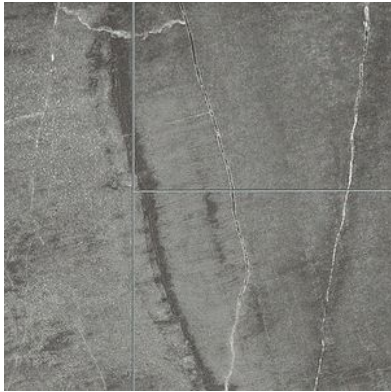

GRAPHIC VARIETY