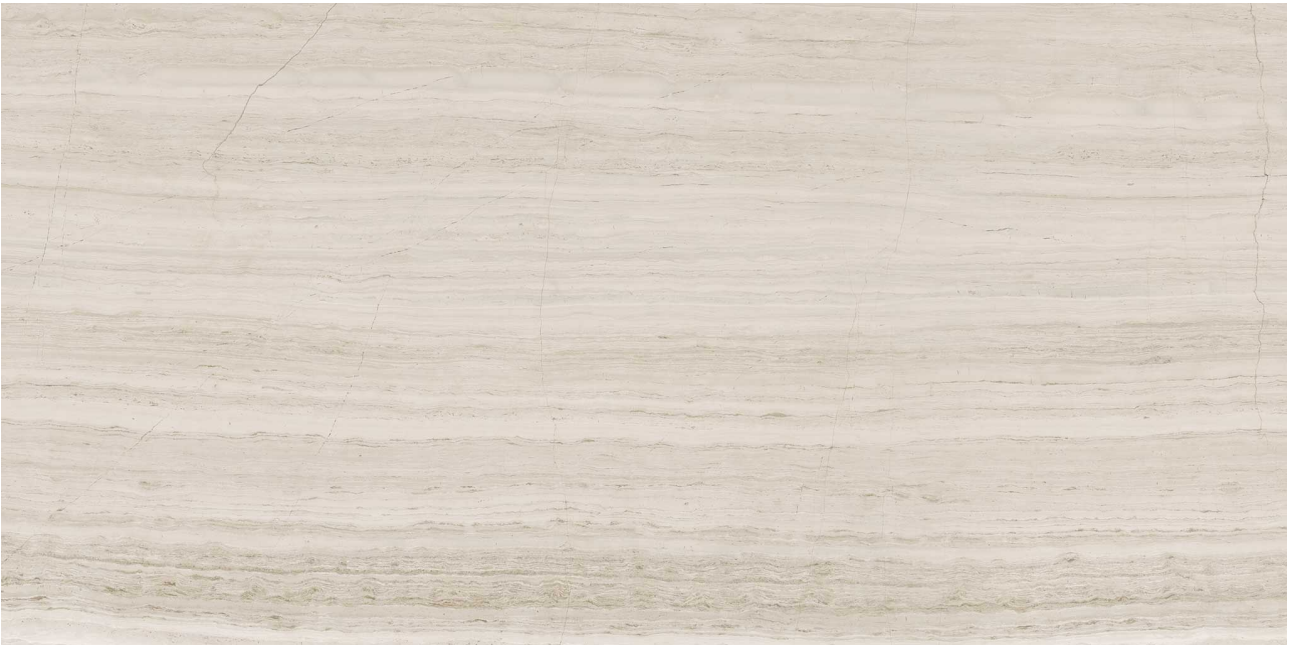

# WORLD TILE

---

**PRODUCT**  
**STRADA MIST 12X24**

---

Stone | 12"x24" | Limestone

## TECHNICAL DATA

CODE: AS5000-02790

NAME: Strada Mist 12x24

SIZE: 12"x24"

SERIES: Strada Mist

FINISH: Honed

EDGE: Straight Edge

FAMILY: Stone

BILLING UNIT: SF

SUITABLE FOR: Indoor|Shower

TYPOLOGY: Limestone

TYPE OF PIECE: Field Tile

USE: Floor and Wall