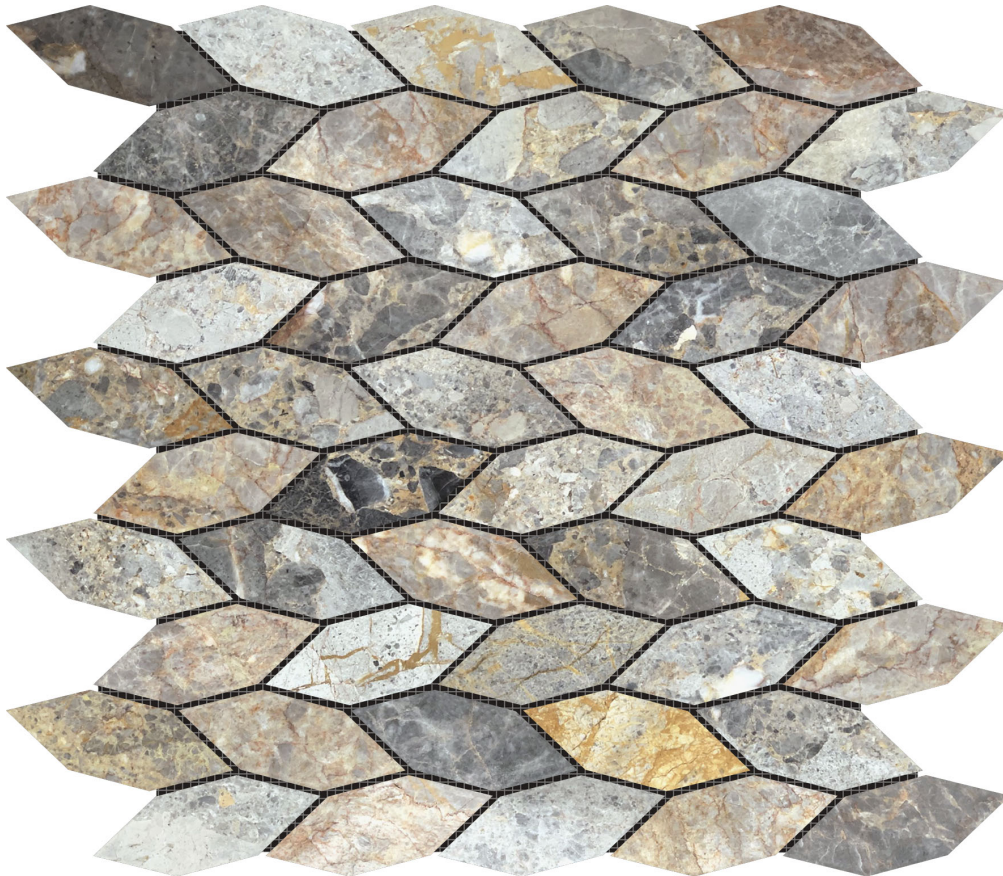

# WORLD TILE

---

### ELONGATED HEXAGON ROYAL VEIN \"LEAVES\" MOSAIC

---

Mosaic and Decorative Tile | 12\"x12\" | Marble

### TECHNICAL DATA

CODE: RVCHAWM182

NAME: Elongated Hexagon Royal Vein "Leaves" Mosaic

SIZE: 12"x12"

SERIES: Chelsea Collection

LOOK: Multi-Look Mosaics

FAMILY: Mosaic and Decorative Tile

BILLING UNIT: SH

SUITABLE FOR: Backsplash,Indoor,Outdoor,Shower,Pool

TYPOLOGY: Marble

TYPE OF PIECE: Mosaic

USE: Floor and Wall