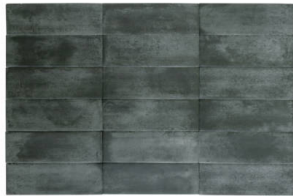

WORLD TILE

SERIES LISBON

Hand-crafted | Ceramic | Porcelain

PRODUCTS

Lisbon 0.39X9\" Blue Trim
0.39"x9" | Ceramic

Lisbon 0.39X9\" Graphite Trim
0.39"x9" | Ceramic

Lisbon 0.39X9\" Moka Trim
0.39"x9" | Ceramic

Lisbon 0.39X9\" Pearl Trim
0.39"x9" | Ceramic

Lisbon 0.39X9\" Sky Trim
0.39"x9" | Ceramic

Lisbon 0.39X9\" White Trim
0.39"x9" | Ceramic

Lisbon 2x6\" Blue
2"x6" | Porcelain

Lisbon 2x6\" Graphite
2"x6" | Porcelain

Lisbon 2x6\" Moka
2"x6" | Porcelain

Lisbon 2x6\" Pearl
2"x6" | Porcelain

Lisbon 2x6\" Sky
2"x6" | Porcelain

Lisbon 2x6\" White
2"x6" | Porcelain

ROOM SCENES

Size	Product type	BOX			PALLET		
		pcs	sqft	lb	boxes	sqft	lb
0.39"x9"	Bullnose	30					
2"x6"	Field Tile	60	4.84		136		