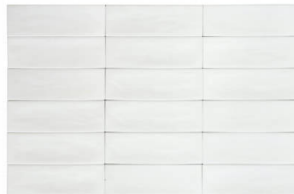

Lisbon 2x6\" White
2"x6" | Porcelain