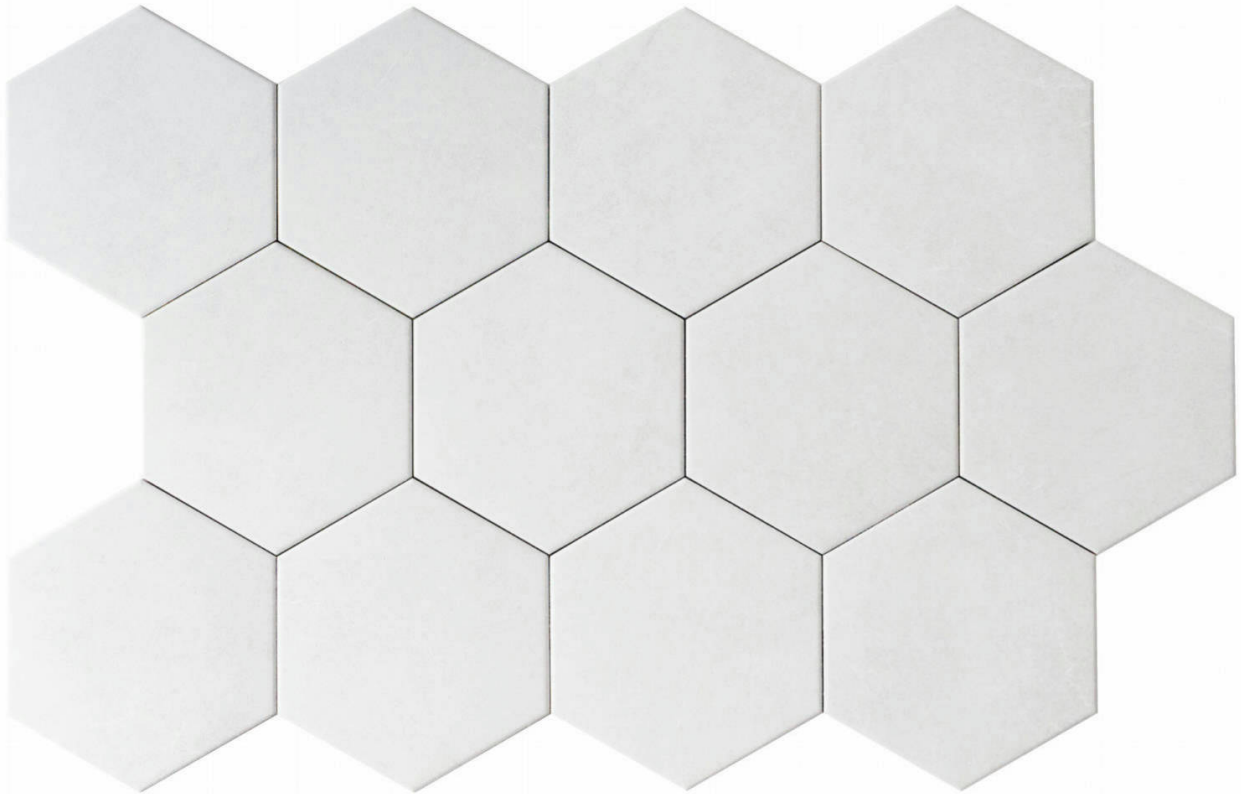

# WORLD TILE

---

**PRODUCT**  
**FORM 5.5X6.3" WHITE HEXAGON**

---

Tile | 5.5"x6.3" | Porcelain

## GRAPHIC VARIETY

## TECHNICAL DATA

CODE: QUFM-WH-1  
NAME: Form 5.5X6.3" White Hexagon  
SIZE: 5.5"x6.3"  
SERIES: Form  
FINISH: Matt  
LOOK: Concrete  
FAMILY: Tile  
FROST RESISTANCE: Yes  
PEI: 4  
BILLING UNIT: SF  
SHADE VARIATION: V1  
STYLE: Contemporary  
SUITABLE FOR: Backsplash|Indoor|Outdoor|Pool|Shower  
TYPOLOGY: Porcelain  
TYPE OF PIECE: Field Tile  
USE: Floor and Wall