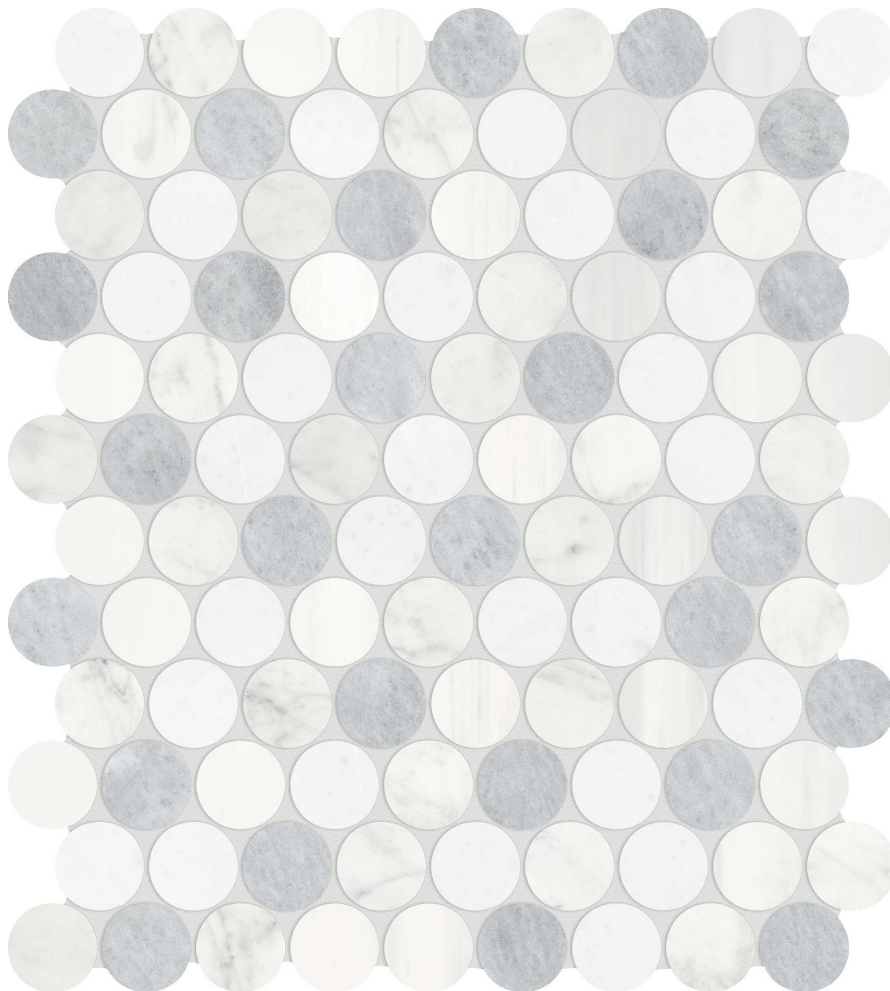

# WORLD TILE

---

### UTOPIO 1.25 PENNY ROUND POLAR MOSAIC

---

Stone | 10"x14" | Natural Stone