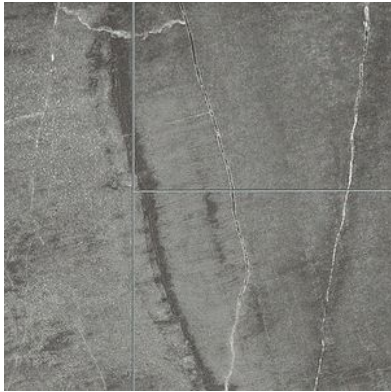

WORLD TILE

PRODUCT

CRACKED SLATE SHOWER WALL KIT 36X36X78

Waterproof Wall and Floor Covering | 36"x36"x78" | SPC

GRAPHIC VARIETY

ROOM SCENES

TECHNICAL DATA

CODE: LC56218
NAME: Cracked Slate Shower Wall Kit 36x36x78
SIZE: 36"x36"x78"
SERIES: Cracked Slate Plus
FINISH: Matt
LOOK: Stone Look
CLICK SYSTEM: Lico Fast Click
COMMERCIAL WARRANTY: 10 Year
EDGE: Beveled Edge
FAMILY: Waterproof Wall and Floor Covering
BILLING UNIT: KT
STYLE: Contemporary
SUITABLE FOR: Shower|Indoor
TYPOLOGY: SPC
TYPE OF PIECE: Kit
TYPOLOGY: Signature Plus Shower Wall
TOTAL THICKNESS: 5.0 mm
USE: Wall only
WEAR LAYER: UV Cured Lacquer