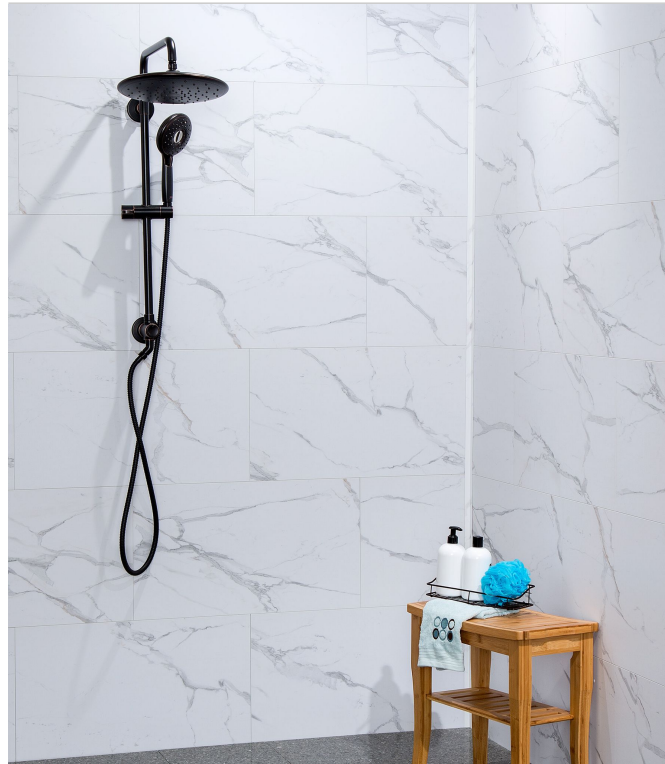

WORLD TILE

SERIES CARRARA MARBLE

Stone Look | | SPC

PRODUCTS

Carrara Marble 94" Trim Kit, 2 Inside Corners, 2 J Trims, 2 L Trims
26"x18.63"x3" | SPC

Carrara Marble Shower Bench 26x18.63x3
26"x18.63"x3" | SPC

Carrara Marble Wall Tile 25x15
25"x15" | SPC

Carrara Marble Shower Shelf
14.56x7.12x2
14.5"x12"x2" | SPC

ROOM SCENES

| Size | Product type | BOX | | | PALLET | | |
|---------------|--------------|-----|------|----|--------|------|----|
| | | pcs | sqft | lb | boxes | sqft | lb |
| 26"x18.63"x3" | | | | | | | |
| 25"x15" | Field Tile | 8 | 21 | | | | |
| 14.5"x12"x2" | | | | | | | |