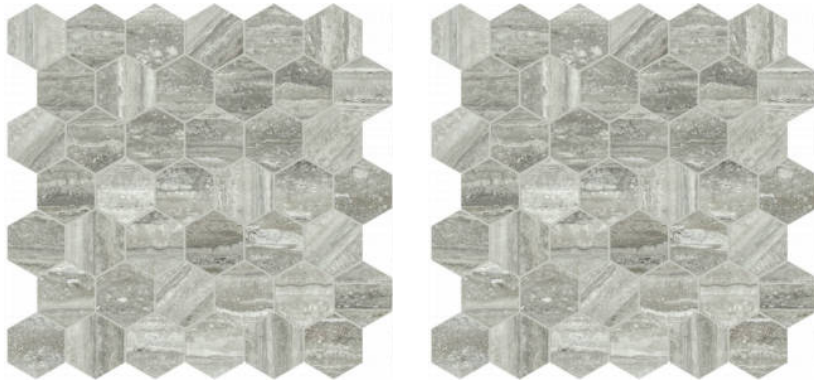

WORLD TILE

PRODUCT

TREISTE TRAVERTINI HONED 2

Tile | 12"x13" | Glazed Porcelain

GRAPHIC VARIETY

TECHNICAL DATA

CODE: QULX-TR-M2H
NAME: Treiste Travertini Honed 2
SIZE: 12"x13"
SERIES: Luxury
FINISH: Matt
LOOK: Marble Look
EDGE: Rectified
FAMILY: Tile
BILLING UNIT: SF
STYLE: Contemporary
SUITABLE FOR: Backsplash,Indoor,Shower
TYPOLOGY: Glazed Porcelain
TYPE OF PIECE: Mosaic
USE: Floor and Wall