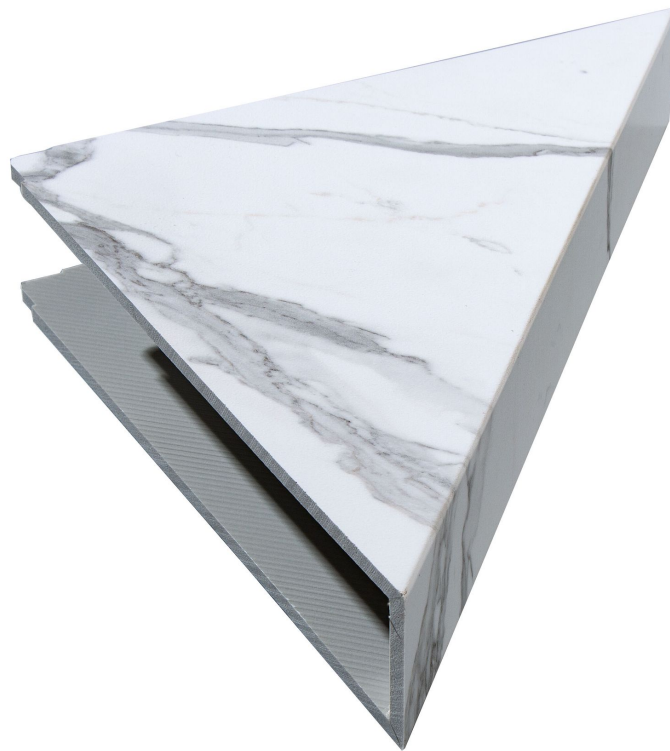

WORLD TILE

PRODUCT

CARRARA MARBLE SHOWER SHELF 14.56X7.12X2

Waterproof Wall and Floor Covering | 14.5"x12"x2" | SPC

DETAILS

TECHNICAL DATA

CODE: LC53710
NAME: Carrara Marble Shower Shelf 14.56x7.12x2
SIZE: 14.5"x12"x2"
SERIES: Carrara Marble
FINISH: Matt
LOOK: Stone Look
CLICK SYSTEM: Lico Fast Click
COMMERCIAL WARRANTY: 10 Year
EDGE: Beveled Edge
FAMILY: Waterproof Wall and Floor Covering
STYLE: Contemporary
SUITABLE FOR: Shower|Indoor
TYPOLOGY: SPC
TYPE OF PIECE: Accessories
TYPOLOGY: Signature Shower Tile
TOTAL THICKNESS: 5.0 mm
USE: Wall only
WEAR LAYER: UV Cured Lacquer