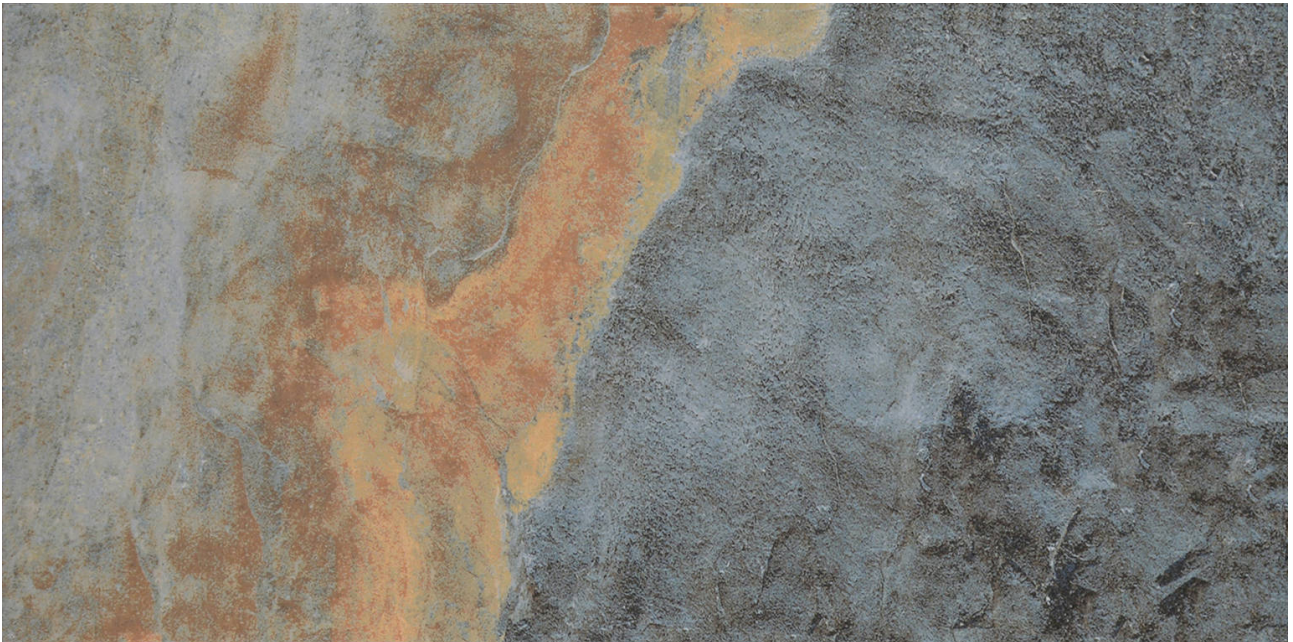

WORLD TILE

PRODUCT
SKY 12X24

Tile | 12"x24" | Porcelain

GRAPHIC VARIETY

ROOM SCENES

TECHNICAL DATA

CODE: QUVT-SK-1
NAME: Sky 12x24
SIZE: 12"x24"
SERIES: Vermont Slate
FINISH: Matt
LOOK: Stone Look
FAMILY: Tile
FROST RESISTANCE: Yes
PEI: 4
BILLING UNIT: SF
STYLE: Contemporary
SUITABLE FOR: Indoor, Shower
TYPOLOGY: Porcelain
TYPE OF PIECE: Field Tile
USE: Floor and Wall