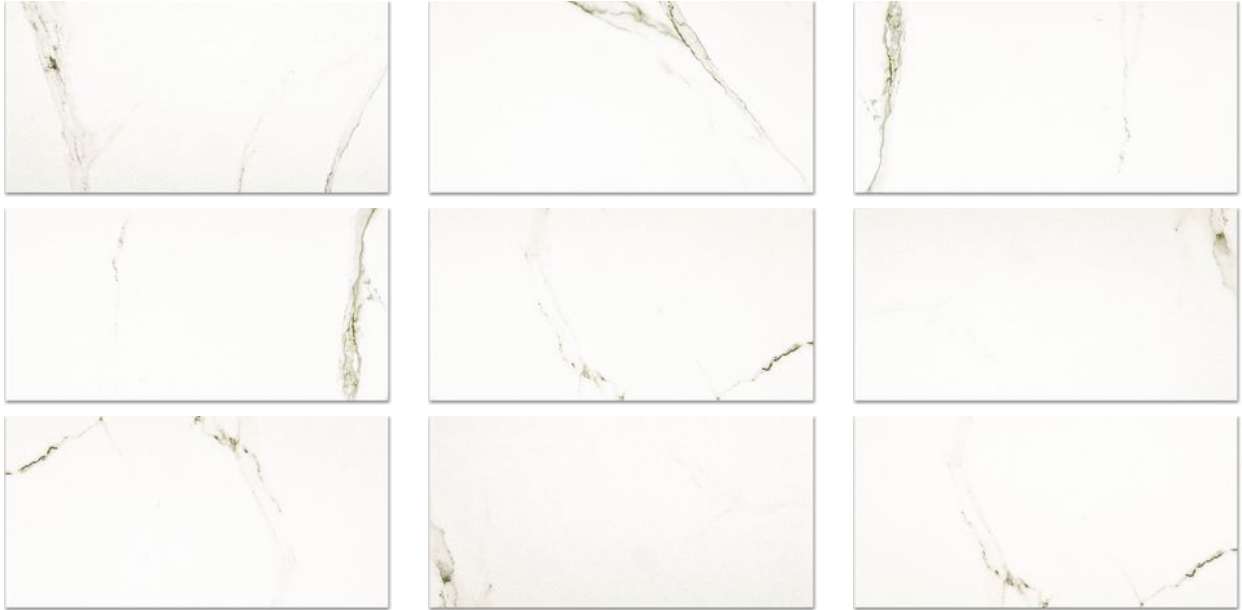

# WORLD TILE

---

**PRODUCT**  
**POLISHED ADORATION 24X48**

---

Tile | 24"x47" | Porcelain

## GRAPHIC VARIETY

## TECHNICAL DATA

CODE: QUAD-AD-6PN  
NAME: Polished Adoration 24X48  
SIZE: 24"x47"  
SERIES: Ardor  
FINISH: Polished  
LOOK: Marble Look  
EDGE: Rectified  
FAMILY: Tile  
FROST RESISTANCE: Yes  
BILLING UNIT: SF  
STYLE: Contemporary  
SUITABLE FOR: Indoor  
TYPOLOGY: Porcelain  
TYPE OF PIECE: Field Tile  
USE: Floor and Wall