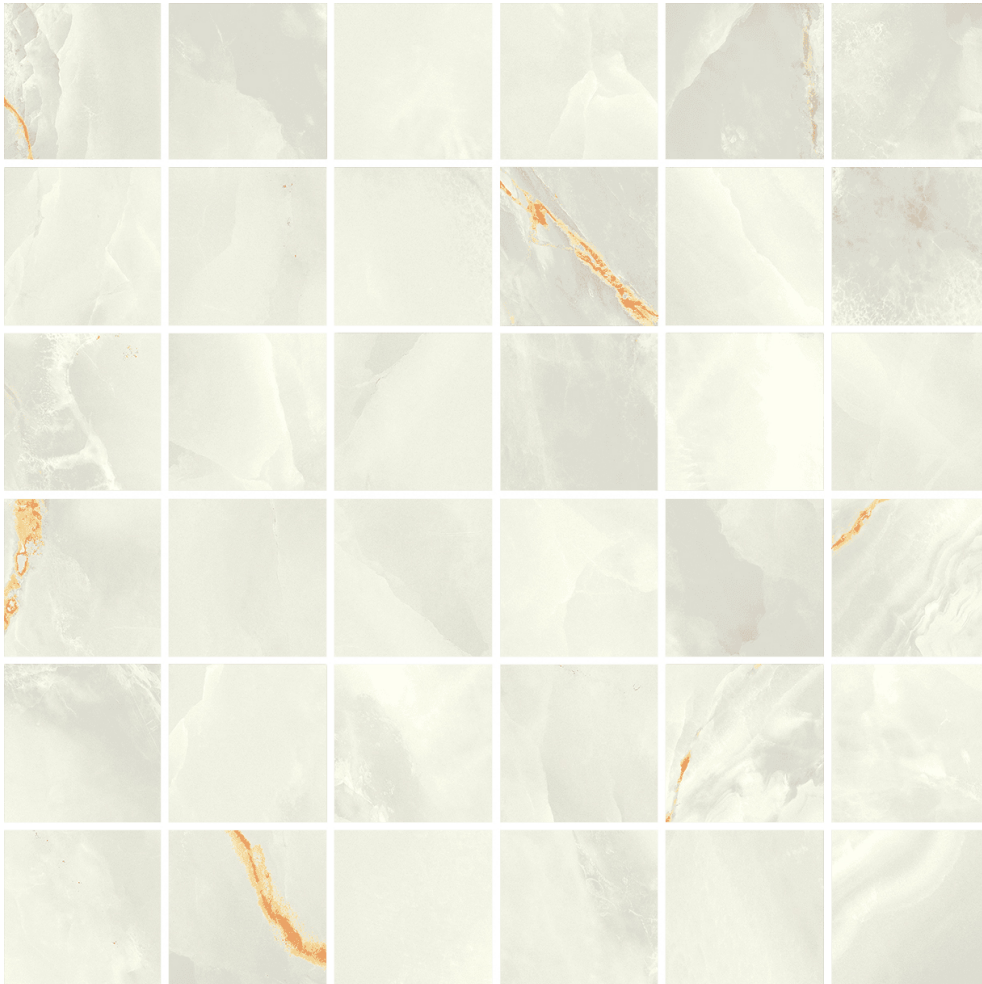

WORLD TILE

PRODUCT
VENEZIA 2X2\" MOSAIC CREAM

Tile | 12"x12" | Porcelain

GRAPHIC VARIETY

TECHNICAL DATA

CODE: QUVN-CR-FM
NAME: Venezia 2x2" Mosaic Cream
SIZE: 12"x12"
SERIES: Venezia
FINISH: Matt
LOOK: Marble Look
FAMILY: Tile
FROST RESISTANCE: Yes
MOSAIC CHIP SIZE: 2"x2"
PEI: 4
BILLING UNIT: SH
SHADE VARIATION: 8 mm
SUITABLE FOR: Indoor, Shower
TYPOLOGY: Porcelain
TYPE OF PIECE: Mosaic
USE: Floor and Wall