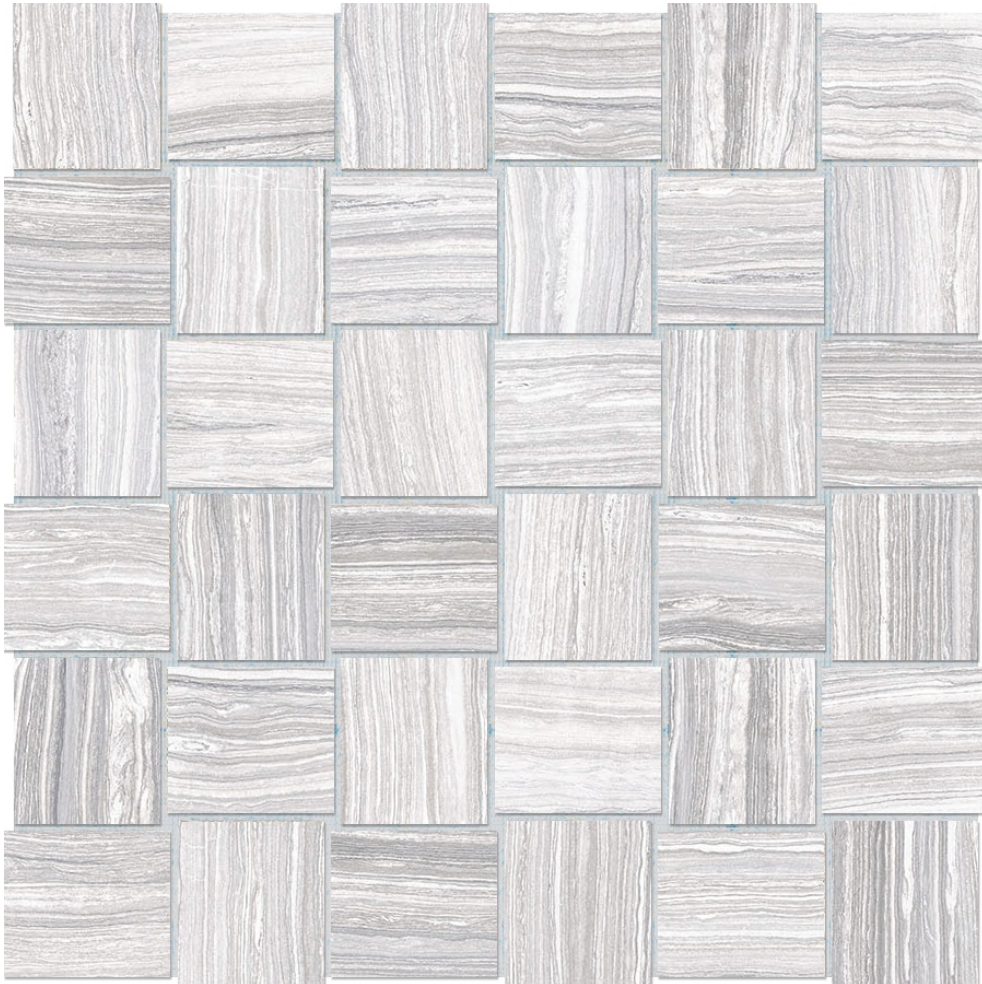

WORLD TILE

PRODUCT

2X2 ICE BASKETWEAVE

Tile | 12"x12" | Glazed Porcelain

TECHNICAL DATA

CODE: AC4501-00840

NAME: 2x2 Ice Basketweave

SIZE: 12"x12"

SERIES: Eramosa

FINISH: Matt

LOOK: Marble Look

FAMILY: Tile

FROST RESISTANCE: Yes

MOSAIC CHIP SIZE: Mesh-Mounted

PEI: 4

BILLING UNIT: SF

SPECIAL ORDER: Special Order

STYLE: Contemporary

SUITABLE FOR: Indoor

TPOLOGY: Glazed Porcelain

TYPE OF PIECE: Mosaic

USE: Floor and Wall

NOTES: This product is special order and cannot be cancelled, returned, or refunded.