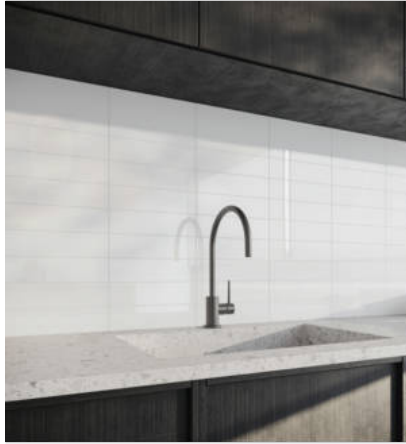

# WORLD TILE

---

**PRODUCT**  
**COMFORT 3X12\" ICE GLOSSY**

---

Tile | 3"x12" | Ceramic

## TECHNICAL DATA

CODE: QUCG-IC-2G  
NAME: Comfort 3x12" Ice Glossy  
SIZE: 3"x12"  
SERIES: Comfort  
FINISH: Gloss  
LOOK: Mono-Color  
FAMILY: Tile  
BILLING UNIT: SF  
SHADE VARIATION: V1  
STYLE: Classic  
SUITABLE FOR: Indoor|Shower  
TYPOLOGY: Ceramic  
TYPE OF PIECE: Field Tile  
USE: Wall only