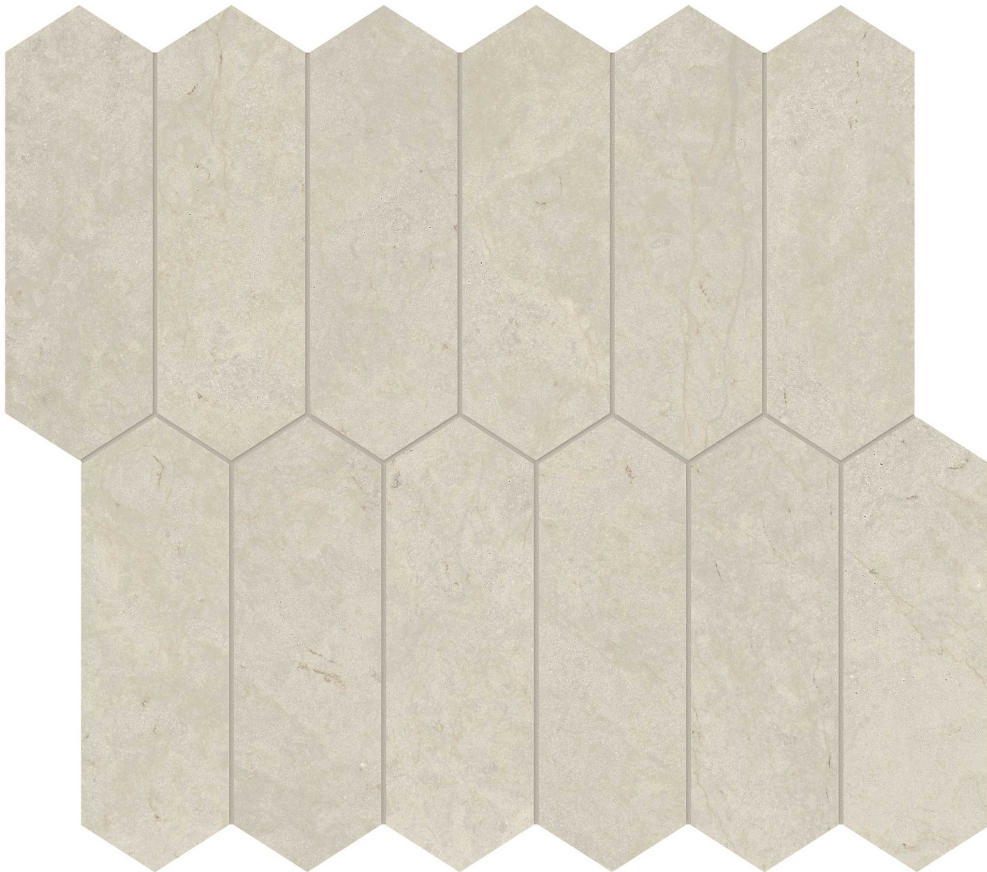

WORLD TILE

PRODUCT

TIERRA HALO 2X6 PICKET MOSAIC

Stone | 10.5"x12" | Limestone

TECHNICAL DATA

CODE: AS5001-02890

NAME: Tierra Halo 2x6 Picket Mosaic

SIZE: 10.5"x12"

SERIES: Tierra Halo

FINISH: Honed

FAMILY: Stone

MOSAIC CHIP SIZE: 2"x6"

BILLING UNIT: SF

SUITABLE FOR: Indoor|Shower

TPOLOGY: Limestone

TYPE OF PIECE: Mosaic

USE: Floor and Wall

NOTES: Sheet size shown is approximate. Actual dimensions refer to individual mosaic chips.

PACKING

Size	Product type	BOX			PALLET		
		pcs	sqft	lb	boxes	sqft	lb
10.5"x12"	Mosaic	5	4.41	22.31		44.1	