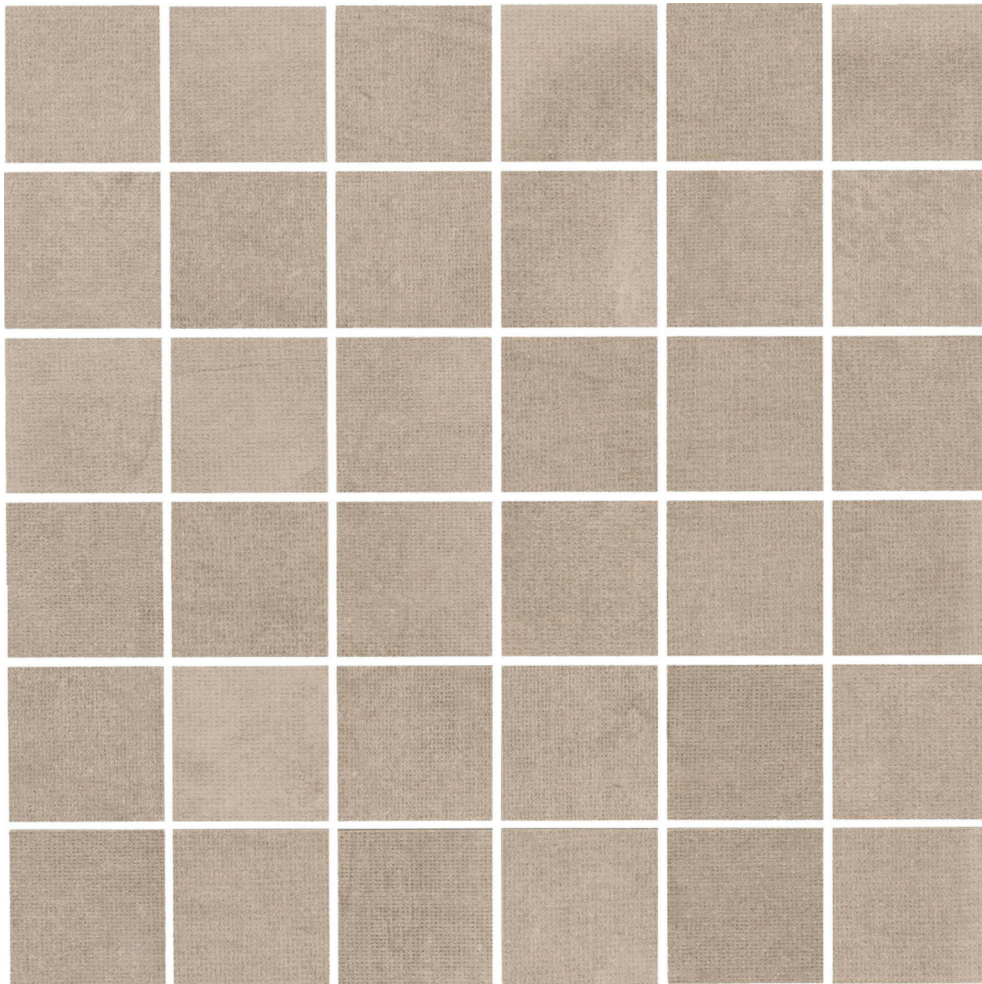

# WORLD TILE

---

**PRODUCT**  
**LEXINGTON GREIGE 2X2 MOSAIC**

---

Tile | 12"x12" | Porcelain

## GRAPHIC VARIETY

## TECHNICAL DATA

CODE: QUUR-LE-M1  
NAME: Lexington Greige 2X2 Mosaic  
SIZE: 12"x12"  
SERIES: Urban  
FINISH: Matt  
LOOK: Concrete  
FAMILY: Tile  
FROST RESISTANCE: Yes  
MOSAIC CHIP SIZE: 2"x2"  
BILLING UNIT: SH  
STYLE: Contemporary  
SUITABLE FOR: Backsplash,Indoor  
TYPOLOGY: Porcelain  
TYPE OF PIECE: Mosaic  
USE: Floor and Wall