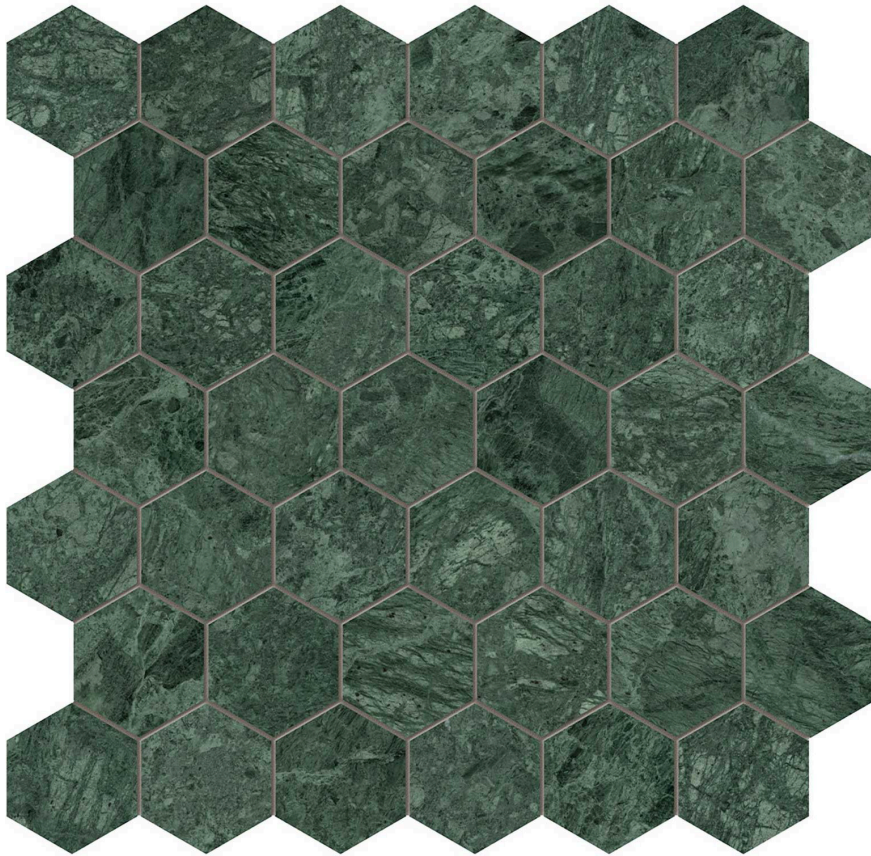

# WORLD TILE

---

### DIOSA VERDE 2 HEXAGON MOSAIC

---

Stone | 12"x12" | Marble

## TECHNICAL DATA

CODE: AS5001-03330

NAME: Diosa Verde 2 Hexagon Mosaic

SIZE: 12"x12"

SERIES: Diosa Verde

FINISH: Polished

FAMILY: Stone

MOSAIC CHIP SIZE: 2"x2"

BILLING UNIT: SF

SUITABLE FOR: Indoor|Shower

TPOLOGY: Marble

TYPE OF PIECE: Mosaic

USE: Floor and Wall

NOTES: Sheet size shown is approximate. Actual dimensions refer to individual mosaic chips.