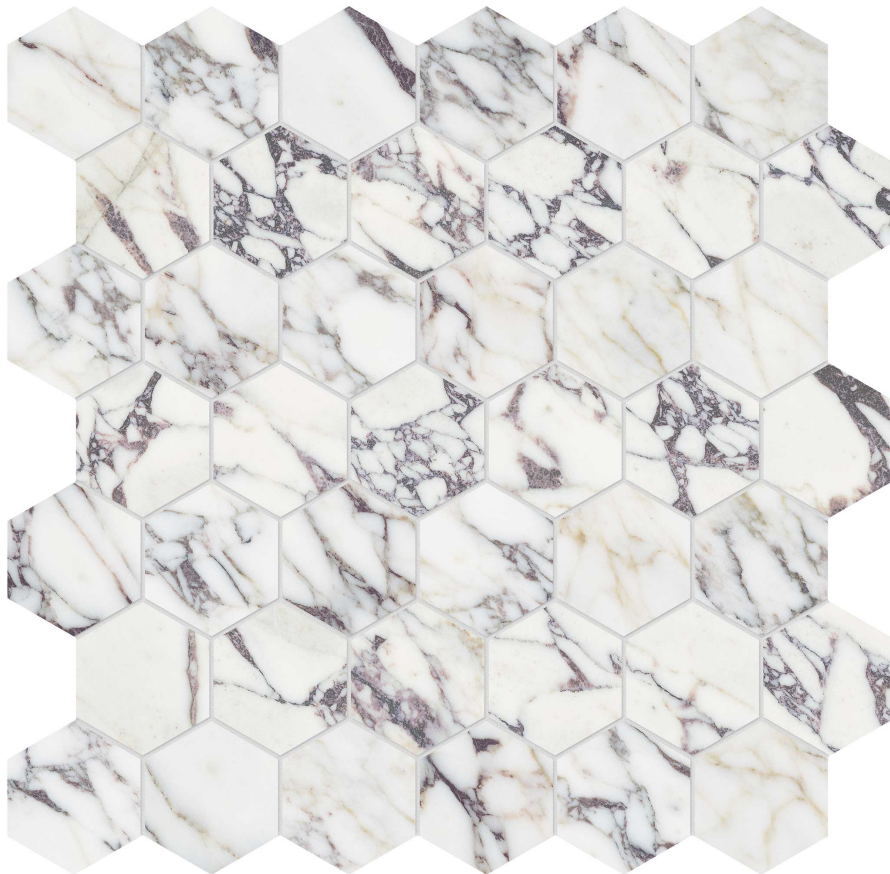

WORLD TILE

PRODUCT

VIOLA ROCCIA 2 HEXAGON MOSAIC

Stone | 12"x12" | Marble

TECHNICAL DATA

CODE: AS5001-03210

NAME: Viola Roccia 2 Hexagon Mosaic

SIZE: 12"x12"

SERIES: Viola Roccia

FINISH: Honed

FAMILY: Stone

MOSAIC CHIP SIZE: 2"x2"

BILLING UNIT: SF

SUITABLE FOR: Indoor|Shower

TYPOLOGY: Marble

TYPE OF PIECE: Mosaic