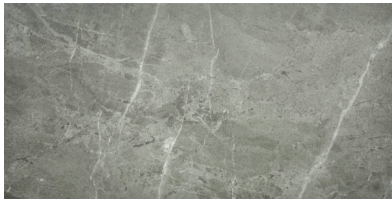

WORLD TILE

PRODUCT 12X24 CARBON

Tile | 12"x24" | Glazed Porcelain

GRAPHIC VARIETY

ROOM SCENES

TECHNICAL DATA

CODE: AC4500-08120

NAME: 12X24 Carbon

SIZE: 12"x24"

SERIES: Regency

FINISH: Matt

LOOK: Marble Look

FAMILY: Tile

FROST RESISTANCE: Yes

PEI: 4

BILLING UNIT: SF

STYLE: Classic

SUITABLE FOR: Indoor|Shower

TPOLOGY: Glazed Porcelain

TYPE OF PIECE: Field Tile

USE: Floor and Wall

PACKING

Size	Product type	BOX			PALLET		
		pcs	sqft	lb	boxes	sqft	lb
12"x24"	Field Tile	8	15.5		32		