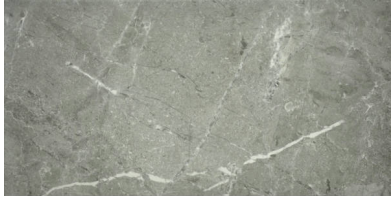

WORLD TILE

PRODUCT 12X24 CARBON

Tile | 12"x24" | Glazed Porcelain

GRAPHIC VARIETY

ROOM SCENES

TECHNICAL DATA

CODE: AC4500-08120

NAME: 12X24 Carbon

STYLE: Classic

SUITABLE FOR: Indoor|Shower

TPOLOGY: Glazed Porcelain

TYPE OF PIECE: Field Tile

USE: Floor and Wall

PACKING

Size	Product type	BOX			PALLET		
		pcs	sqft	lb	boxes	sqft	lb
12"x24"	Field Tile	8	15.5		32		