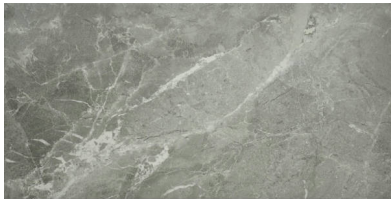

WORLD TILE

PRODUCT 12X24 CARBON

Tile | 12"x24" | Glazed Porcelain

GRAPHIC VARIETY

ROOM SCENES

TECHNICAL DATA

CODE: AC4500-08120

NAME: 12X24 Carbon

SIZE: 12"x24"

SERIES: Regency

FINISH: Matt

LOOK: Marble Look

FAMILY: Tile

FROST RESISTANCE: Yes

PEI: 4

BILLING UNIT: SF

STYLE: Classic

SUITABLE FOR: Indoor|Shower

TPOLOGY: Glazed Porcelain

TYPE OF PIECE: Field Tile

USE: Floor and Wall

PACKING

Size	Product type	BOX			PALLET		
		pcs	sqft	lb	boxes	sqft	lb
12"x24"	Field Tile	8	15.5		32		