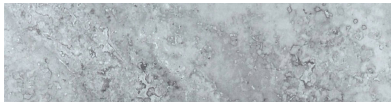

# WORLD TILE

---

**PRODUCT**  
**GRIGIO 3X12 BULLNOSE**

---

Tile | 3"x12" | Porcelain

## GRAPHIC VARIETY