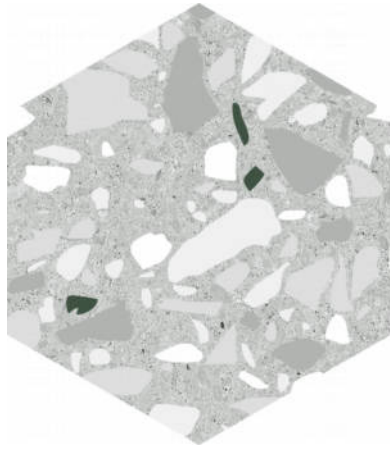

WORLD TILE

PRODUCT

ALTEA 5.5X6.3" GREY HEXAGON

Tile | 5.5"x6.3" | Porcelain

GRAPHIC VARIETY

ROOM SCENES

TECHNICAL DATA

CODE: QUAT-GR-1
NAME: Altea 5.5X6.3" Grey Hexagon
SIZE: 5.5"x6.3"
SERIES: Altea
FINISH: Matt
LOOK: Terrazo
FAMILY: Tile
FROST RESISTANCE: Yes
PEI: 4
BILLING UNIT: SF
SHADE VARIATION: V1
STYLE: Contemporary
SUITABLE FOR: Backsplash|Indoor|Outdoor|Pool|Shower
TYPOLOGY: Porcelain
TYPE OF PIECE: Field Tile
USE: Floor and Wall