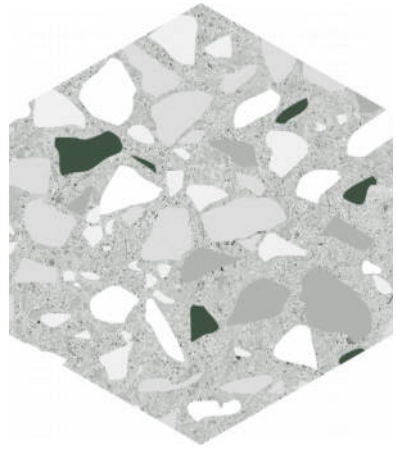

WORLD TILE

PRODUCT

ALTEA 5.5X6.3" GREY HEXAGON

Tile | 5.5"x6.3" | Porcelain

GRAPHIC VARIETY

ROOM SCENES

TECHNICAL DATA

CODE: QUAT-GR-1
NAME: Altea 5.5X6.3" Grey Hexagon
SIZE: 5.5"x6.3"
SERIES: Altea
FINISH: Matt
LOOK: Terrazo
FAMILY: Tile
FROST RESISTANCE: Yes
PEI: 4
BILLING UNIT: SF
SHADE VARIATION: V1
STYLE: Contemporary
SUITABLE FOR: Backsplash|Indoor|Outdoor|Pool|Shower
TYPOLOGY: Porcelain
TYPE OF PIECE: Field Tile
USE: Floor and Wall