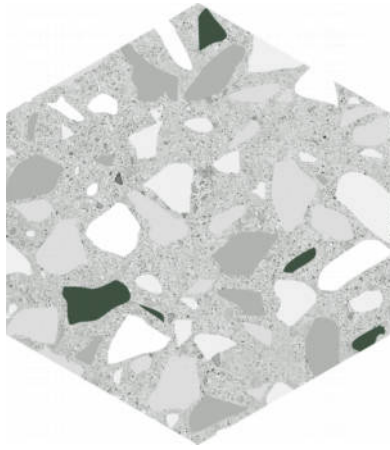

WORLD TILE

PRODUCT

ALTEA 5.5X6.3" GREY HEXAGON

Tile | 5.5"x6.3" | Porcelain

GRAPHIC VARIETY

ROOM SCENES

TECHNICAL DATA

CODE: QUAT-GR-1
NAME: Altea 5.5X6.3" Grey Hexagon
SIZE: 5.5"x6.3"
SERIES: Altea
FINISH: Matt
LOOK: Terrazo
FAMILY: Tile
FROST RESISTANCE: Yes
PEI: 4
BILLING UNIT: SF
SHADE VARIATION: V1
STYLE: Contemporary
SUITABLE FOR: Backsplash|Indoor|Outdoor|Pool|Shower
TYPOLOGY: Porcelain
TYPE OF PIECE: Field Tile
USE: Floor and Wall