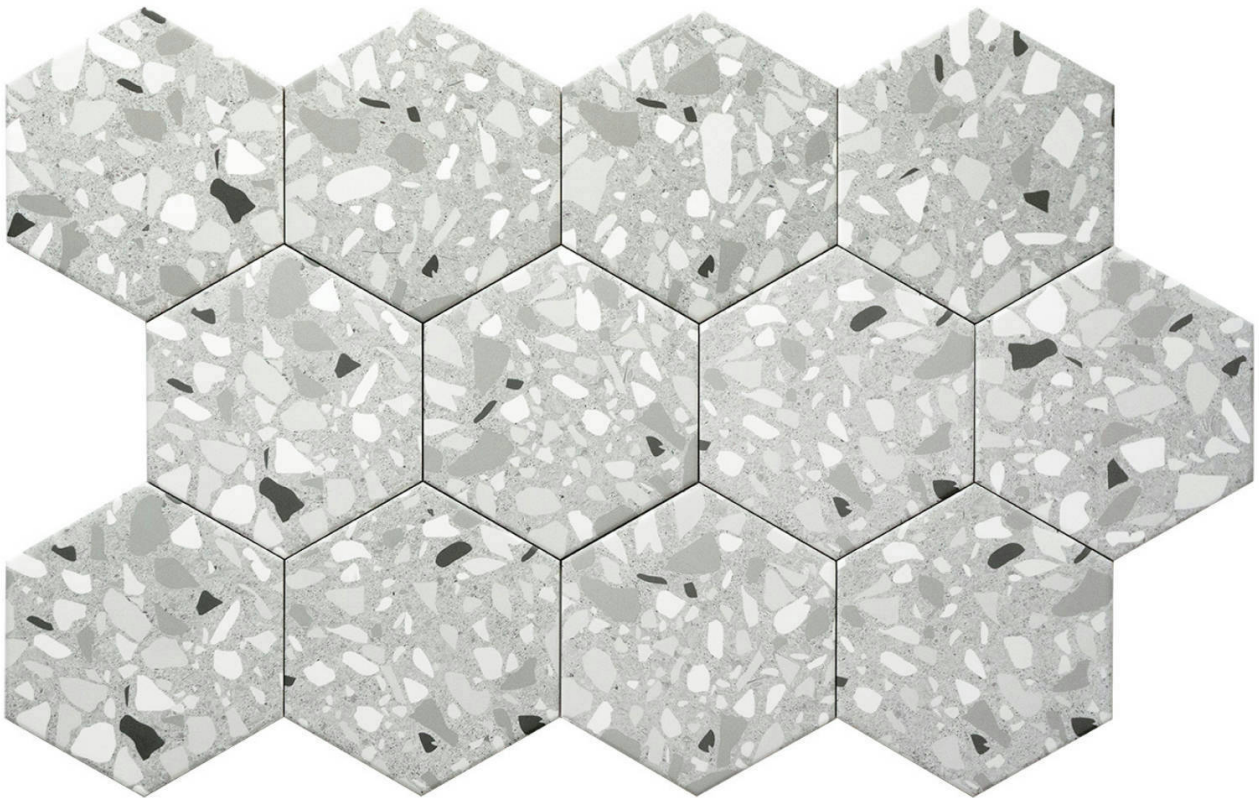

WORLD TILE

PRODUCT

ALTEA 5.5X6.3" GREY HEXAGON

Tile | 5.5"x6.3" | Porcelain

GRAPHIC VARIETY

ROOM SCENES

TECHNICAL DATA

CODE: QUAT-GR-1
NAME: Altea 5.5X6.3" Grey Hexagon
SIZE: 5.5"x6.3"
SERIES: Altea
FINISH: Matt
LOOK: Terrazo
FAMILY: Tile
FROST RESISTANCE: Yes
PEI: 4
BILLING UNIT: SF
SHADE VARIATION: V1
STYLE: Contemporary
SUITABLE FOR: Backsplash|Indoor|Outdoor|Pool|Shower
TYPOLOGY: Porcelain
TYPE OF PIECE: Field Tile
USE: Floor and Wall