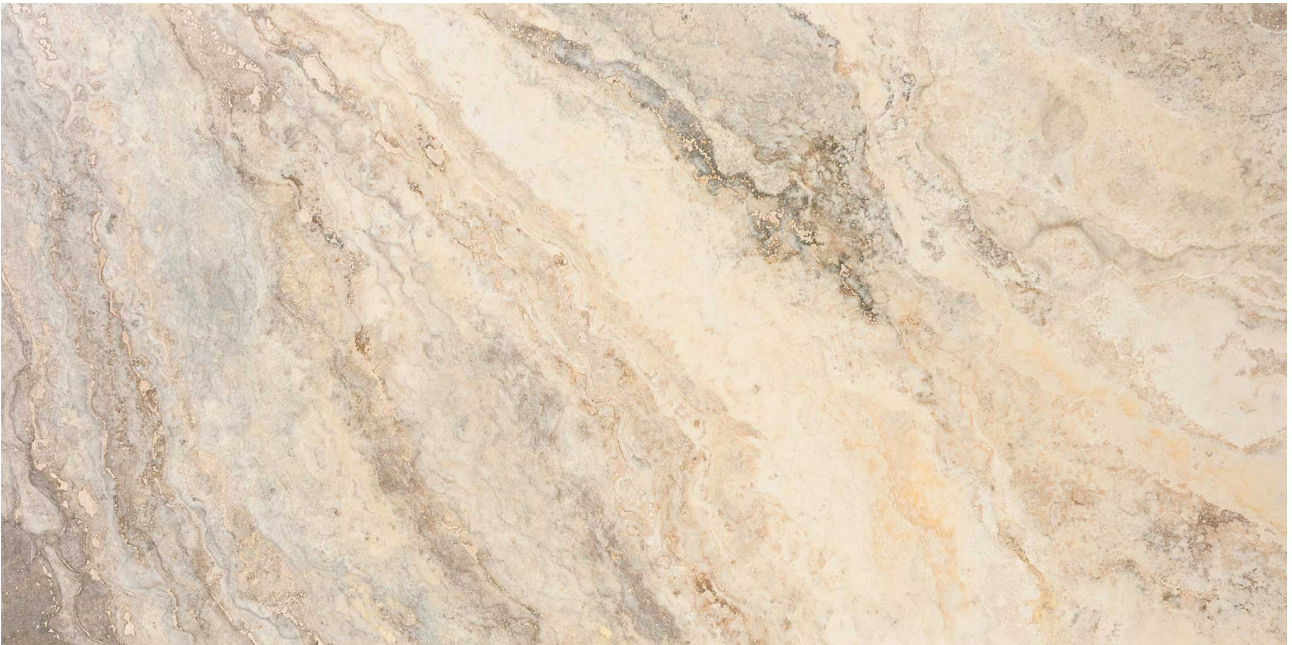

WORLD TILE

PRODUCT
PICASSO 8X16

Stone | 8"x16" | Travertine

TECHNICAL DATA

CODE: AS5000-01560

NAME: Picasso 8x16

SIZE: 8"x16"

SERIES: Picasso

FINISH: Brushed

EDGE: Chiseled

FAMILY: Stone

BILLING UNIT: SF

SUITABLE FOR: Indoor|Shower

TYPOLOGY: Travertine

TYPE OF PIECE: Field Tile

USE: Floor and Wall