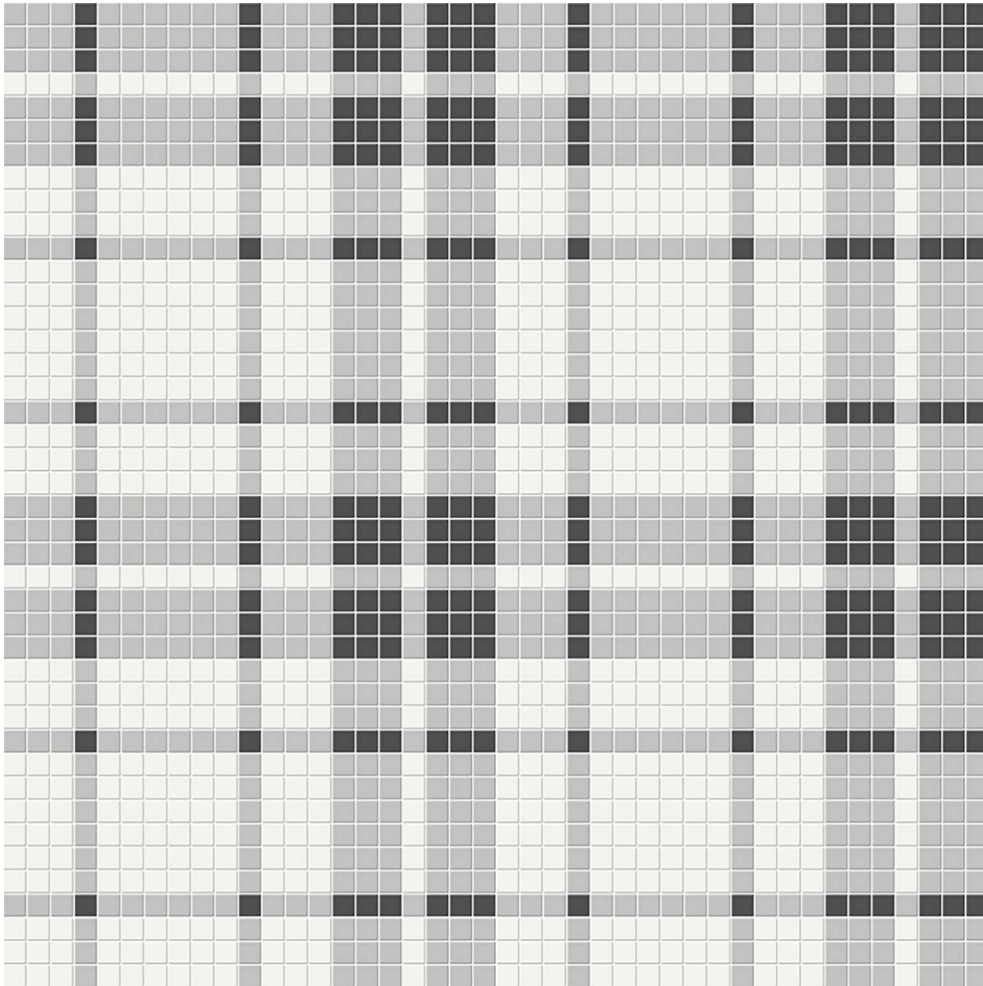

WORLD TILE

PRODUCT

MIDNIGHT BLEND MATTE PLAID PATTERN MOSAIC

Tile | 13.35"x13.35" | Porcelain

TECHNICAL DATA

CODE: QUTR-MI-M23M
NAME: Midnight Blend Matte Plaid Pattern Mosaic
SIZE: 13.35"x13.35"
SERIES: Traditions
FINISH: Matt
LOOK: Mono-Color
FAMILY: Tile
FROST RESISTANCE: Yes
MOSAIC CHIP SIZE: Mesh-Mounted
BILLING UNIT: SF
STYLE: Classic
SUITABLE FOR: Backsplash,Indoor
TYPOLOGY: Porcelain
TYPE OF PIECE: Mosaic
USE: Floor and Wall