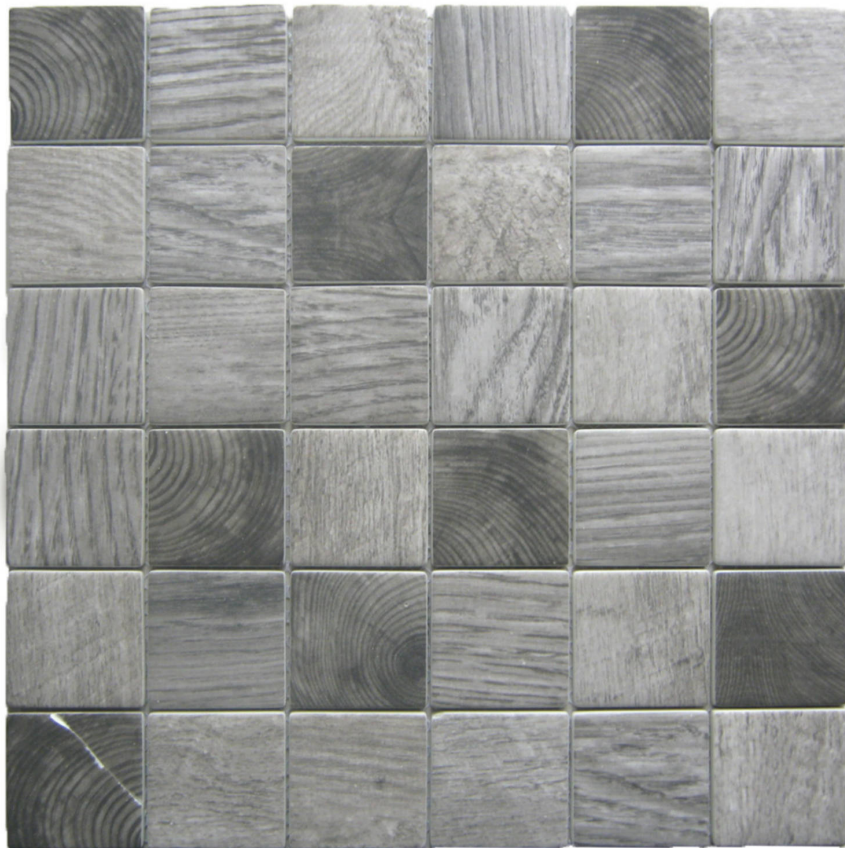

WORLD TILE

PRODUCT

GREY MIX RECYCLED GLASS MIX 2X2" SQUARE MOSAIC

Mosaic and Decorative Tile | 12"x12" |

TECHNICAL DATA

CODE: RVCHAWV137

NAME: Grey Mix Recycled Glass Mix 2X2" Square Mosaic

SIZE: 12"x12"

SERIES: Chelsea Collection

LOOK: Multi-Look Mosaics

FAMILY: Mosaic and Decorative Tile

MOSAIC CHIP SIZE: 2"x2"

BILLING UNIT: SH

SUITABLE FOR: Backsplash,Indoor,Outdoor,Shower,Pool

TYPE OF PIECE: Mosaic

USE: Floor and Wall